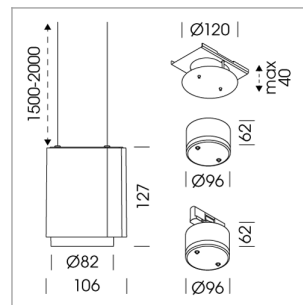

Pendiro ID

Article number: 80660024

LIGHT TECHNOLOGY

LED	COB
Light colour	Sun
Luminous flux	1290 lm
System power	23 W
Luminaire Efficiency	56 lm/W
Reflector	OvalBasic
Beam angle	40° x 60°

LUMINAIRE

Weight	0.7 kg
Protection rating . class	IP 20 . III
Luminaire colour	stratosilver

OPCJA

RAL-colours, NCS colours (powder coating or wet spraying) on inquiry, surface alloys on inquiry

Suspended luminaire with LED, rated life of the LED L80/B10 > 50000 h, chromaticity tolerance 3 SDCM (initial), LED hybrid technology, 3D silicone lens to reduce the proportion of scattered light, reflector with oval light distribution pattern, reflector pure aluminium 99,99% in MIRO-Silver®, segmented, exchangeable reflector unit in high-sheen black plastic, with glass cover, luminaire housing die-cast aluminium, powder-coated, stratosilver, separate driver unit

76500053 recessed canopy,
Mounting plate with accessories for recessed fitting, Connecting cable with plug
connection for driver unit (order separately), cover sheet steel, powder-coated, stratosilver

76500034 driver unit, Fix Current,
220-240 V / 50-60 Hz, 600 mA, camera-compatible, up to 2.5 KV interference resistance, SELV, max. 34 luminaires per circuit (B16A fuse)

76500039 driver unit, DALI,
220-240 V / 50-60 Hz, 600 mA, with GST18/5-pin connector, incl. 5-conductor feed-through wiring, camera-compatible, up to 2.5 KV interference resistance, SELV, max. 24 luminaires per circuit (B16A fuse)

76500095 canopy with multiadapter inclusive DALI driver,
220-240 V / 50-60 Hz, 600 mA, up to 2.5 KV interference resistance, SELV, max. 95 pcs. / B16 luminaires per circuit (B16A fuse), cover sheet steel, powder-coated, stratoblack

76500096 canopy inclusive DALI driver,
220-240 V / 50-60 Hz, 600 mA, up to 2.5 KV interference resistance, SELV, max. 95 pcs. / B16 luminaires per circuit (B16A fuse), cover sheet steel, powder-coated, stratoblack

Note: All data are typical values. System features may change with product improvements due to technical advances. Errors excepted.