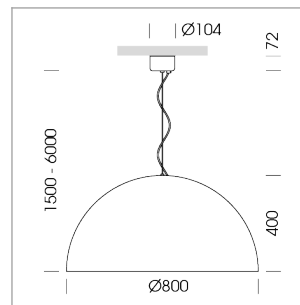

Pendiro QT

Article number: 6421000001

LIGHT TECHNOLOGY

LED	E27
Light colour	828
Luminous flux	1055 lm
System power	13 W
Luminaire Efficiency	81 lm/W
Reflector	freistrahlend
Beam angle	80°

LUMINAIRE

Protection rating . class	IP 20 . I
Luminaire colour	black

Decorative suspended luminaire with hub holder E27, max 150W, shade made of painted aluminium, black / traffic yellow, metal trim ring (diameter 95mm) around hub holder, 28 ventilation openings (diameter 5mm) concentric circular arrangement, double-insulated cabling, clamping device on cable ends if feed cable > 80 mm, power feed cable and canopy black, steel cable hanging set, ceiling-mounting, 1.5m cable

All light-measurements are based on the application with 13 watt LED lamp (Art. No.: 64110MM21113)

Note: All data are typical values. System features may change with product improvements due to technical advances. Errors excepted.

1.0 m	1.94	603.0
2.0 m	3.88	151.0
3.0 m	5.82	67.0
4.0 m	7.76	38.0
5.0 m	9.70	24.0
Ø (m)		E0(0°)(lx)