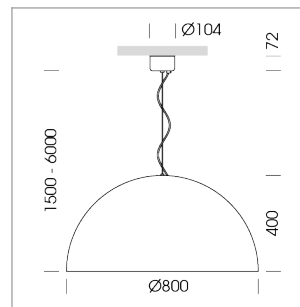

### LIGHT TECHNOLOGY

LED	E27
Light colour	828
Luminous flux	1055 lm
System power	13 W
Luminaire Efficiency	81 lm/W
Reflector	freistrahlend
Beam angle	80°

### LUMINAIRE

Protection rating . class	IP 20 . I
Luminaire colour	black

Decorative suspended luminaire with hub holder E27, max 150W, shade made of painted aluminium, black / traffic blue, metal trim ring (diameter 95mm) around hub holder, 28 ventilation openings (diameter 5mm) concentric circular arrangement, double-insulated cabling, clamping device on cable ends if feed cable > 80 mm, power feed cable and canopy black, steel cable hanging set, ceiling-mounting, 1.5m cable

All light-measurements are based on the application with 13 watt LED lamp (Art. No.: 64110MM21113)

Note: All data are typical values. System features may change with product improvements due to technical advances. Errors excepted.