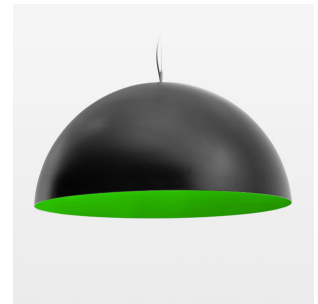

Pendiro QT

Article number: 6421000003

LIGHT TECHNOLOGY

LED	E27
Light colour	828
Luminous flux	1055 lm
System power	13 W
Luminaire Efficiency	81 lm/W
Reflector	freistrahlend
Beam angle	80°

LUMINAIRE

Protection rating . class	IP 20 . I
Luminaire colour	black

Decorative suspended luminaire with hub holder E27, max 150W, shade made of painted aluminium, black / yellow-green, metal trim ring (diameter 95mm) around hub holder, 28 ventilation openings (diameter 5mm) concentric circular arrangement, double-insulated cabling, clamping device on cable ends if feed cable > 80 mm, power feed cable and canopy black, steel cable hanging set, ceiling-mounting, 1.5m cable

All light-measurements are based on the application with 13 watt LED lamp (Art. No.: 64110MM21113)

Note: All data are typical values. System features may change with product improvements due to technical advances. Errors excepted.