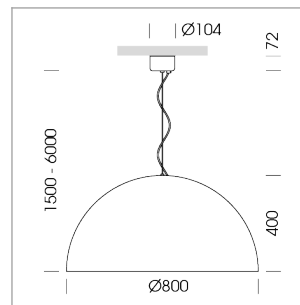

### LIGHT TECHNOLOGY

LED	E27
Light colour	828
Luminous flux	1055 lm
System power	13 W
Luminaire Efficiency	81 lm/W
Reflector	freistrahlend
Beam angle	80°

### LUMINAIRE

Protection rating . class	IP 20 . I
Luminaire colour	black

Decorative suspended luminaire with hub holder E27, max 150W, shade made of painted aluminium, black / yellow-green, metal trim ring (diameter 95mm) around hub holder, 28 ventilation openings (diameter 5mm) concentric circular arrangement, double-insulated cabling, clamping device on cable ends if feed cable > 80 mm, power feed cable and canopy black, steel cable hanging set, ceiling-mounting, 1.5m cable

All light-measurements are based on the application with 13 watt LED lamp (Art. No.: 64110MM21113)

Note: All data are typical values. System features may change with product improvements due to technical advances. Errors excepted.