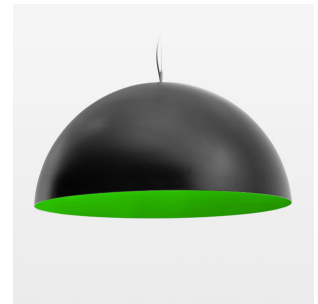

## Pendiro QT

Article number: 6421000003

### LIGHT TECHNOLOGY

LED	E27
Light colour	828
Luminous flux	1055 lm
System power	13 W
Luminaire Efficiency	81 lm/W
Reflector	freistrahlend
Beam angle	80°

### LUMINAIRE

Protection rating . class	IP 20 . I
Luminaire colour	black

Decorative suspended luminaire with hub holder E27, max 150W, shade made of painted aluminium, black / yellow-green, metal trim ring (diameter 95mm) around hub holder, 28 ventilation openings (diameter 5mm) concentric circular arrangement, double-insulated cabling, clamping device on cable ends if feed cable > 80 mm, power feed cable and canopy black, steel cable hanging set, ceiling-mounting, 1.5m cable