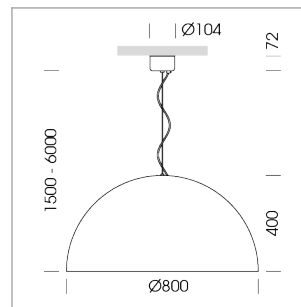

Pendiro QT

Article number: 6421000003

LIGHT TECHNOLOGY

LED	E27
Light colour	828
Luminous flux	1055 lm
System power	13 W
Luminaire Efficiency	81 lm/W
Reflector	freistrahlend
Beam angle	80°

LUMINAIRE

Protection rating . class	IP 20 . I
Luminaire colour	black

Decorative suspended luminaire with hub holder E27, max 150W, shade made of painted aluminium, black / yellow-green, metal trim ring (diameter 95mm) around hub holder, 28 ventilation openings (diameter 5mm) concentric circular arrangement, double-insulated cabling, clamping device on cable ends if feed cable > 80 mm, power feed cable and canopy black, steel cable hanging set, ceiling-mounting, 1.5m cable

All light-measurements are based on the application with 13 watt LED lamp (Art. No.: 64110MM21113)

Note: All data are typical values. System features may change with product improvements due to technical advances. Errors excepted.