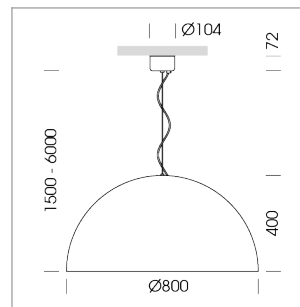

Pendiro QT

Article number: 6421000004

LIGHT TECHNOLOGY

LED	E27
Light colour	828
Luminous flux	1055 lm
System power	13 W
Luminaire Efficiency	81 lm/W
Reflector	freistrahlend
Beam angle	80°

LUMINAIRE

Protection rating . class	IP 20 . I
Luminaire colour	black

Decorative suspended luminaire with hub holder E27, max 150W, shade made of painted aluminium, black / traffic red, metal trim ring (diameter 95mm) around hub holder, 28 ventilation openings (diameter 5mm) concentric circular arrangement, double-insulated cabling, clamping device on cable ends if feed cable > 80 mm, power feed cable and canopy black, steel cable hanging set, ceiling-mounting, 1.5m cable

All light-measurements are based on the application with 13 watt LED lamp (Art. No.: 64110MM21113)

Note: All data are typical values. System features may change with product improvements due to technical advances. Errors excepted.