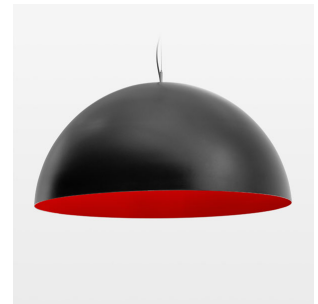

Pendiro QT

Article number: 6421000004

LIGHT TECHNOLOGY

LED	E27
Light colour	828
Luminous flux	1055 lm
System power	13 W
Luminaire Efficiency	81 lm/W
Reflector	freistrahlend
Beam angle	80°

LUMINAIRE

Protection rating . class	IP 20 . I
Luminaire colour	black

Decorative suspended luminaire with hub holder E27, max 150W, shade made of painted aluminium, black / traffic red, metal trim ring (diameter 95mm) around hub holder, 28 ventilation openings (diameter 5mm) concentric circular arrangement, double-insulated cabling, clamping device on cable ends if feed cable > 80 mm, power feed cable and canopy black, steel cable hanging set, ceiling-mounting, 1.5m cable