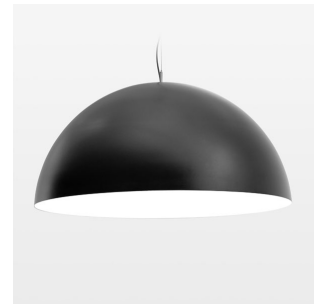

Pendiro QT

Article number: 6421000005

LIGHT TECHNOLOGY

LED	E27
Light colour	828
Luminous flux	1055 lm
System power	13 W
Luminaire Efficiency	81 lm/W
Reflector	freistrahlend
Beam angle	80°

LUMINAIRE

Protection rating . class	IP 20 . I
Luminaire colour	black

Decorative suspended luminaire with hub holder E27, max 150W, shade made of painted aluminium, black / pure white, metal trim ring (diameter 95mm) around hub holder, 28 ventilation openings (diameter 5mm) concentric circular arrangement, double-insulated cabling, clamping device on cable ends if feed cable > 80 mm, power feed cable and canopy black, steel cable hanging set, ceiling-mounting, 1.5m cable