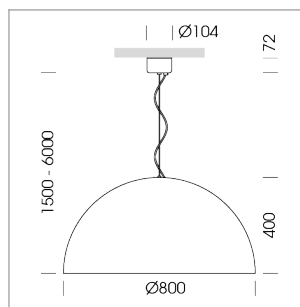

Pendiro QT

Article number: 6421000005

LIGHT TECHNOLOGY

LED	E27
Light colour	828
Luminous flux	1055 lm
System power	13 W
Luminaire Efficiency	81 lm/W
Reflector	freistrahlend
Beam angle	80°

LUMINAIRE

Protection rating . class	IP 20 . I
Luminaire colour	black

Decorative suspended luminaire with hub holder E27, max 150W, shade made of painted aluminium, black / pure white, metal trim ring (diameter 95mm) around hub holder, 28 ventilation openings (diameter 5mm) concentric circular arrangement, double-insulated cabling, clamping device on cable ends if feed cable > 80 mm, power feed cable and canopy black, steel cable hanging set, ceiling-mounting, 1.5m cable

All light-measurements are based on the application with 13 watt LED lamp (Art. No.: 64110MM21113)

Note: All data are typical values. System features may change with product improvements due to technical advances. Errors excepted.