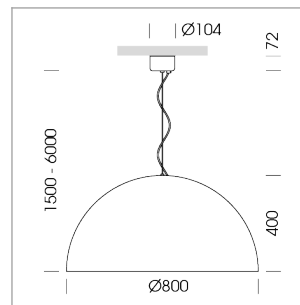

Pendiro QT

Article number: 6421000005

LIGHT TECHNOLOGY

LED	E27
Light colour	828
Luminous flux	1055 lm
System power	13 W
Luminaire Efficiency	81 lm/W
Reflector	freistrahlend
Beam angle	80°

LUMINAIRE

Protection rating . class	IP 20 . I
Luminaire colour	black

Decorative suspended luminaire with hub holder E27, max 150W, shade made of painted aluminium, black / pure white, metal trim ring (diameter 95mm) around hub holder, 28 ventilation openings (diameter 5mm) concentric circular arrangement, double-insulated cabling, clamping device on cable ends if feed cable > 80 mm, power feed cable and canopy black, steel cable hanging set, ceiling-mounting, 1.5m cable

All light-measurements are based on the application with 13 watt LED lamp (Art. No.: 64110MM21113)

Note: All data are typical values. System features may change with product improvements due to technical advances. Errors excepted.