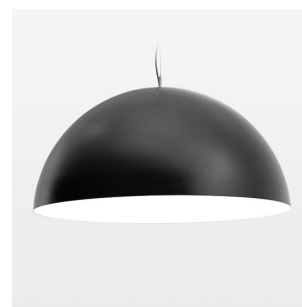

Pendiro QT

Article number: 6421000005

LIGHT TECHNOLOGY

LED	E27
Light colour	828
Luminous flux	1055 lm
System power	13 W
Luminaire Efficiency	81 lm/W
Reflector	freistrahlend
Beam angle	80°

LUMINAIRE

Protection rating . class	IP 20 . I
Luminaire colour	black

Decorative suspended luminaire with hub holder E27, max 150W, shade made of painted aluminium, black / pure white, metal trim ring (diameter 95mm) around hub holder, 28 ventilation openings (diameter 5mm) concentric circular arrangement, double-insulated cabling, clamping device on cable ends if feed cable > 80 mm, power feed cable and canopy black, steel cable hanging set, ceiling-mounting, 1.5m cable