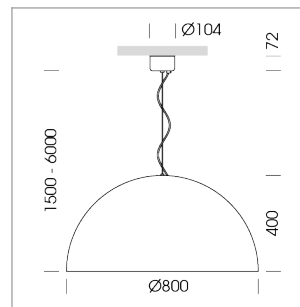

Pendiro QT

Article number: 6421000005

LIGHT TECHNOLOGY

LED	E27
Light colour	828
Luminous flux	1055 lm
System power	13 W
Luminaire Efficiency	81 lm/W
Reflector	freistrahlend
Beam angle	80°

LUMINAIRE

Protection rating . class	IP 20 . I
Luminaire colour	black

Decorative suspended luminaire with hub holder E27, max 150W, shade made of painted aluminium, black / pure white, metal trim ring (diameter 95mm) around hub holder, 28 ventilation openings (diameter 5mm) concentric circular arrangement, double-insulated cabling, clamping device on cable ends if feed cable > 80 mm, power feed cable and canopy black, steel cable hanging set, ceiling-mounting, 1.5m cable

All light-measurements are based on the application with 13 watt LED lamp (Art. No.: 64110MM21113)

Note: All data are typical values. System features may change with product improvements due to technical advances. Errors excepted.