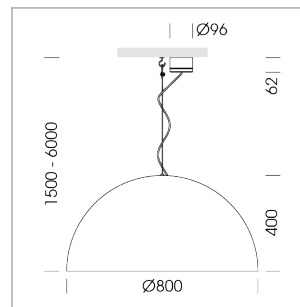

Pendiro QT

Article number: 6421000008

LIGHT TECHNOLOGY

LED	COB
Light colour	830
Luminous flux	2940 lm
System power	23 W
Luminaire Efficiency	128 lm/W
Reflector	Flood
Beam angle	44°

LUMINAIRE

Protection rating . class	IP 20 . I
Luminaire colour	black

OPCJA

Decorative suspended luminaire with integrated LED lighting head, black, incl. translucent acrylic cylinder for homogeneous illumination of the inner surface, rated lamp lifetime of the LED L80/B10 > 50000 h, colour rendering index CRI 80, chromaticity tolerance 2 SDCM (initial), reflector 99,99% high-purity aluminium in MIRO-Silver®, rotation- symmetrical reflector with circular light distribution pattern, segmented and faceted, glas cover, shade made of painted aluminium, black / yellow-green, 28 ventilation openings (diameter 5mm) concentric circular arrangement, power feed cable and canopy in black, steel cable hanging set, ceiling-mounting, 1.5m cable, including driver