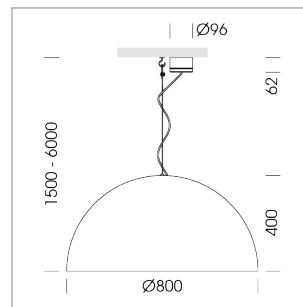

### LIGHT TECHNOLOGY

LED	COB
Light colour	830
Luminous flux	2940 lm
System power	23 W
Luminaire Efficiency	128 lm/W
Reflector	Flood
Beam angle	44°

### OPCJA

Decorative suspended luminaire with integrated LED lighting head, black, incl. translucent acrylic cylinder for homogeneous illumination of the inner surface, rated lamp lifetime of the LED L80/B10 > 50000 h, colour rendering index CRI 80, chromaticity tolerance 2 SDCM (initial), reflector 99,99% high-purity aluminium in MIRO-Silver®, rotation- symmetrical reflector with circular light distribution pattern, segmented and faceted, glas cover, shade made of painted aluminium, black / pure white, 28 ventilation openings (diameter 5mm) concentric circular arrangement, power feed cable and canopy in black, steel cable hanging set, ceiling-mounting, 1.5m cable, including driver