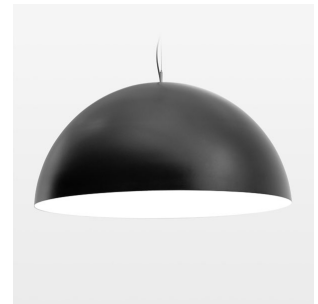

## Pendiro QT

Article number: 6421000010

### LIGHT TECHNOLOGY

LED	COB
Light colour	830
Luminous flux	2940 lm
System power	23 W
Luminaire Efficiency	128 lm/W
Reflector	Flood
Beam angle	44°

### LUMINAIRE

Protection rating . class	IP 20 . I
Luminaire colour	black

### OPCJA

Decorative suspended luminaire with integrated LED lighting head, black, incl. translucent acrylic cylinder for homogeneous illumination of the inner surface, rated lamp lifetime of the LED L80/B10 > 50000 h, colour rendering index CRI 80, chromaticity tolerance 2 SDCM (initial), reflector 99,99% high-purity aluminium in MIRO-Silver®, rotation- symmetrical reflector with circular light distribution pattern, segmented and faceted, glas cover, shade made of painted aluminium, black / pure white, 28 ventilation openings (diameter 5mm) concentric circular arrangement, power feed cable and canopy in black, steel cable hanging set, ceiling-mounting, 1.5m cable, including driver