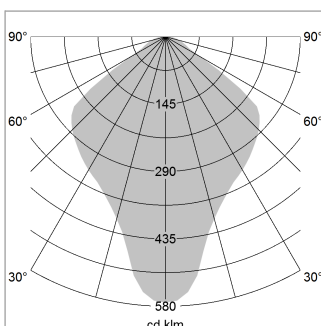

Pendiro QT

Article number: 6421000102

LIGHT TECHNOLOGY

LED	E27
Light colour	828
Luminous flux	1055 lm
System power	13 W
Luminaire Efficiency	81 lm/W
Reflector	freistrahlend
Beam angle	80°

LUMINAIRE

Protection rating . class	IP 20 . I
Luminaire colour	black

Decorative suspended luminaire with hub holder E27, max 150W, shade made of painted aluminium, black / traffic blue, metal trim ring (diameter 95mm) around hub holder, 28 ventilation openings (diameter 5mm) concentric circular arrangement, double-insulated cabling, clamping device on cable ends if feed cable > 80 mm, power feed cable and canopy black, steel cable hanging set, ceiling-mounting, 3m cable

All light-measurements are based on the application with 13 watt LED lamp (Art. No.: 64110MM21113)

Note: All data are typical values. System features may change with product improvements due to technical advances. Errors excepted.

1.0 m	1.94	603.0
2.0 m	3.88	151.0
3.0 m	5.82	67.0
4.0 m	7.76	38.0
5.0 m	9.70	24.0
Ø (m)		E0(0°)(lx)