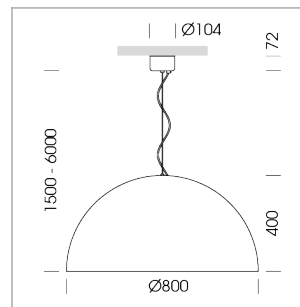

Pendiro QT

Article number: 6421000102

LIGHT TECHNOLOGY

LED	E27
Light colour	828
Luminous flux	1055 lm
System power	13 W
Luminaire Efficiency	81 lm/W
Reflector	freistrahlend
Beam angle	80°

LUMINAIRE

Protection rating . class	IP 20 . I
Luminaire colour	black

Decorative suspended luminaire with hub holder E27, max 150W, shade made of painted aluminium, black / traffic blue, metal trim ring (diameter 95mm) around hub holder, 28 ventilation openings (diameter 5mm) concentric circular arrangement, double-insulated cabling, clamping device on cable ends if feed cable > 80 mm, power feed cable and canopy black, steel cable hanging set, ceiling-mounting, 3m cable

All light-measurements are based on the application with 13 watt LED lamp (Art. No.: 64110MM21113)

Note: All data are typical values. System features may change with product improvements due to technical advances. Errors excepted.

1.0 m	1.94	603.0
2.0 m	3.88	151.0
3.0 m	5.82	67.0
4.0 m	7.76	38.0
5.0 m	9.70	24.0
Ø (m)		E0(0°)(lx)