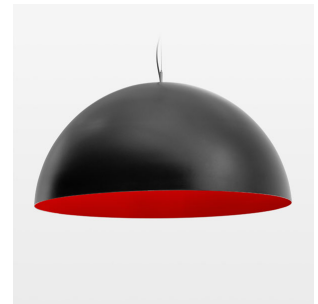

Pendiro QT

Article number: 6421000104

LIGHT TECHNOLOGY

LED	E27
Light colour	828
Luminous flux	1055 lm
System power	13 W
Luminaire Efficiency	81 lm/W
Reflector	freistrahlend
Beam angle	80°

LUMINAIRE

Protection rating . class	IP 20 . I
Luminaire colour	black

Decorative suspended luminaire with hub holder E27, max 150W, shade made of painted aluminium, black / traffic red, metal trim ring (diameter 95mm) around hub holder, 28 ventilation openings (diameter 5mm) concentric circular arrangement, double-insulated cabling, clamping device on cable ends if feed cable > 80 mm, power feed cable and canopy black, steel cable hanging set, ceiling-mounting, 3m cable