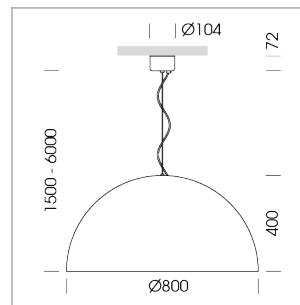

Pendiro QT

Article number: 6421000104

LIGHT TECHNOLOGY

LED	E27
Light colour	828
Luminous flux	1055 lm
System power	13 W
Luminaire Efficiency	81 lm/W
Reflector	freistrahlend
Beam angle	80°

LUMINAIRE

Protection rating . class	IP 20 . I
Luminaire colour	black

Decorative suspended luminaire with hub holder E27, max 150W, shade made of painted aluminium, black / traffic red, metal trim ring (diameter 95mm) around hub holder, 28 ventilation openings (diameter 5mm) concentric circular arrangement, double-insulated cabling, clamping device on cable ends if feed cable > 80 mm, power feed cable and canopy black, steel cable hanging set, ceiling-mounting, 3m cable

All light-measurements are based on the application with 13 watt LED lamp (Art. No.: 64110MM21113)

Note: All data are typical values. System features may change with product improvements due to technical advances. Errors excepted.