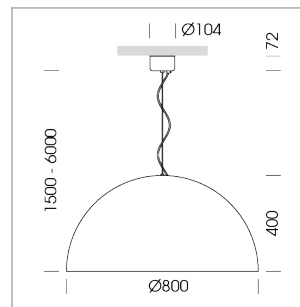

Pendiro QT

Article number: 6421000105

LIGHT TECHNOLOGY

LED	E27
Light colour	828
Luminous flux	1055 lm
System power	13 W
Luminaire Efficiency	81 lm/W
Reflector	freistrahlend
Beam angle	80°

LUMINAIRE

Protection rating . class	IP 20 . I
Luminaire colour	black

Decorative suspended luminaire with hub holder E27, max 150W, shade made of painted aluminium, black / pure white, metal trim ring (diameter 95mm) around hub holder, 28 ventilation openings (diameter 5mm) concentric circular arrangement, double-insulated cabling, clamping device on cable ends if feed cable > 80 mm, power feed cable and canopy black, steel cable hanging set, ceiling-mounting, 3m cable

All light-measurements are based on the application with 13 watt LED lamp (Art. No.: 64110MM21113)

Note: All data are typical values. System features may change with product improvements due to technical advances. Errors excepted.