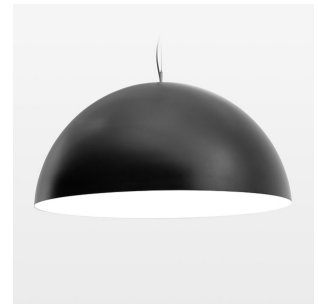

Pendiro QT

Article number: 6421000105

LIGHT TECHNOLOGY

LED	E27
Light colour	828
Luminous flux	1055 lm
System power	13 W
Luminaire Efficiency	81 lm/W
Reflector	freistrahlend
Beam angle	80°

LUMINAIRE

Protection rating . class	IP 20 . I
Luminaire colour	black

Decorative suspended luminaire with hub holder E27, max 150W, shade made of painted aluminium, black / pure white, metal trim ring (diameter 95mm) around hub holder, 28 ventilation openings (diameter 5mm) concentric circular arrangement, double-insulated cabling, clamping device on cable ends if feed cable > 80 mm, power feed cable and canopy black, steel cable hanging set, ceiling-mounting, 3m cable