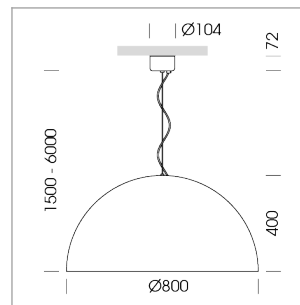

Pendiro QT

Article number: 6421000202

LIGHT TECHNOLOGY

LED	E27
Light colour	828
Luminous flux	1055 lm
System power	13 W
Luminaire Efficiency	81 lm/W
Reflector	freistrahlend
Beam angle	80°

LUMINAIRE

Protection rating . class	IP 20 . I
Luminaire colour	black

Decorative suspended luminaire with hub holder E27, max 150W, shade made of painted aluminium, black / traffic blue, metal trim ring (diameter 95mm) around hub holder, 28 ventilation openings (diameter 5mm) concentric circular arrangement, double-insulated cabling, clamping device on cable ends if feed cable > 80 mm, power feed cable and canopy black, steel cable hanging set, ceiling-mounting, 6m cable

All light-measurements are based on the application with 13 watt LED lamp (Art. No.: 64110MM21113)

Note: All data are typical values. System features may change with product improvements due to technical advances. Errors excepted.

1.0 m	1.94	603.0
2.0 m	3.88	151.0
3.0 m	5.82	67.0
4.0 m	7.76	38.0
5.0 m	9.70	24.0
	Ø (m)	E0(0°)(lx)