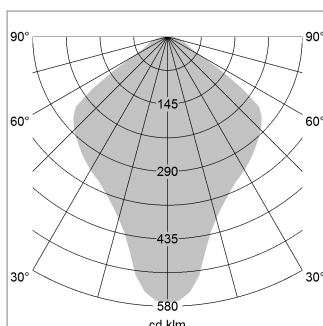

Pendiro QT

Article number: 6421000202

LIGHT TECHNOLOGY

LED	E27
Light colour	828
Luminous flux	1055 lm
System power	13 W
Luminaire Efficiency	81 lm/W
Reflector	freistrahlend
Beam angle	80°

LUMINAIRE

Protection rating . class	IP 20 . I
Luminaire colour	black

Decorative suspended luminaire with hub holder E27, max 150W, shade made of painted aluminium, black / traffic blue, metal trim ring (diameter 95mm) around hub holder, 28 ventilation openings (diameter 5mm) concentric circular arrangement, double-insulated cabling, clamping device on cable ends if feed cable > 80 mm, power feed cable and canopy black, steel cable hanging set, ceiling-mounting, 6m cable

All light-measurements are based on the application with 13 watt LED lamp (Art. No.: 64110MM21113)

Note: All data are typical values. System features may change with product improvements due to technical advances. Errors excepted.

1.0 m	1.94	603.0
2.0 m	3.88	151.0
3.0 m	5.82	67.0
4.0 m	7.76	38.0
5.0 m	9.70	24.0
	Ø (m)	E0(0°)(lx)