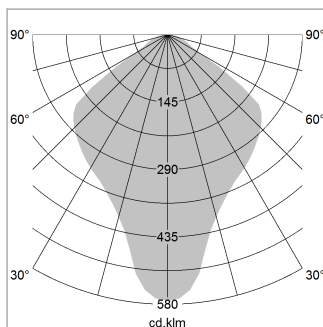

Pendiro QT

Article number: 6421000203

LIGHT TECHNOLOGY

LED	E27
Light colour	828
Luminous flux	1055 lm
System power	13 W
Luminaire Efficiency	81 lm/W
Reflector	freistrahlend
Beam angle	80°

LUMINAIRE

Protection rating . class	IP 20 . I
Luminaire colour	black

Decorative suspended luminaire with hub holder E27, max 150W, shade made of painted aluminium, black / yellow-green, metal trim ring (diameter 95mm) around hub holder, 28 ventilation openings (diameter 5mm) concentric circular arrangement, double-insulated cabling, clamping device on cable ends if feed cable > 80 mm, power feed cable and canopy black, steel cable hanging set, ceiling-mounting, 6m cable

All light-measurements are based on the application with 13 watt LED lamp (Art. No.: 64110MM21113)

Note: All data are typical values. System features may change with product improvements due to technical advances. Errors excepted.

1.0 m	1.94	603.0
2.0 m	3.88	151.0
3.0 m	5.82	67.0
4.0 m	7.76	38.0
5.0 m	9.70	24.0
Ø (m)		E0(0°)(lx)