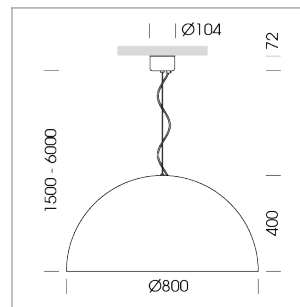

Pendiro QT

Article number: 6421000203

LIGHT TECHNOLOGY

LED	E27
Light colour	828
Luminous flux	1055 lm
System power	13 W
Luminaire Efficiency	81 lm/W
Reflector	freistrahlend
Beam angle	80°

LUMINAIRE

Protection rating . class	IP 20 . I
Luminaire colour	black

Decorative suspended luminaire with hub holder E27, max 150W, shade made of painted aluminium, black / yellow-green, metal trim ring (diameter 95mm) around hub holder, 28 ventilation openings (diameter 5mm) concentric circular arrangement, double-insulated cabling, clamping device on cable ends if feed cable > 80 mm, power feed cable and canopy black, steel cable hanging set, ceiling-mounting, 6m cable

All light-measurements are based on the application with 13 watt LED lamp (Art. No.: 64110MM21113)

Note: All data are typical values. System features may change with product improvements due to technical advances. Errors excepted.

1.0 m	1.94	603.0
2.0 m	3.88	151.0
3.0 m	5.82	67.0
4.0 m	7.76	38.0
5.0 m	9.70	24.0
Ø (m)		E0(0°)(lx)