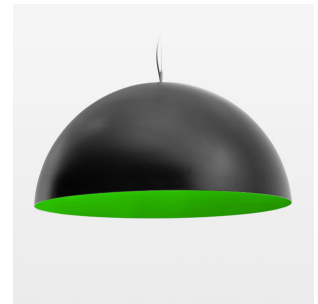

Pendiro QT

Article number: 6421000203

LIGHT TECHNOLOGY

LED	E27
Light colour	828
Luminous flux	1055 lm
System power	13 W
Luminaire Efficiency	81 lm/W
Reflector	freistrahlend
Beam angle	80°

LUMINAIRE

Protection rating . class	IP 20 . I
Luminaire colour	black

Decorative suspended luminaire with hub holder E27, max 150W, shade made of painted aluminium, black / yellow-green, metal trim ring (diameter 95mm) around hub holder, 28 ventilation openings (diameter 5mm) concentric circular arrangement, double-insulated cabling, clamping device on cable ends if feed cable > 80 mm, power feed cable and canopy black, steel cable hanging set, ceiling-mounting, 6m cable