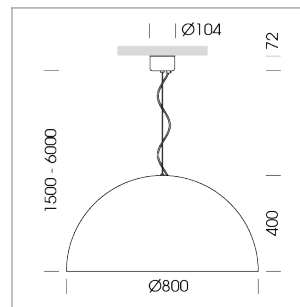

Pendiro QT

Article number: 6421000205

LIGHT TECHNOLOGY

LED	E27
Light colour	828
Luminous flux	1055 lm
System power	13 W
Luminaire Efficiency	81 lm/W
Reflector	freistrahlend
Beam angle	80°

LUMINAIRE

Protection rating . class	IP 20 . I
Luminaire colour	black

Decorative suspended luminaire with hub holder E27, max 150W, shade made of painted aluminium, black / pure white, metal trim ring (diameter 95mm) around hub holder, 28 ventilation openings (diameter 5mm) concentric circular arrangement, double-insulated cabling, clamping device on cable ends if feed cable > 80 mm, power feed cable and canopy black, steel cable hanging set, ceiling-mounting, 6m cable

All light-measurements are based on the application with 13 watt LED lamp (Art. No.: 64110MM21113)

Note: All data are typical values. System features may change with product improvements due to technical advances. Errors excepted.

1.0 m	1.94	603.0
2.0 m	3.88	151.0
3.0 m	5.82	67.0
4.0 m	7.76	38.0
5.0 m	9.70	24.0
Ø (m)		E0(0°)(lx)