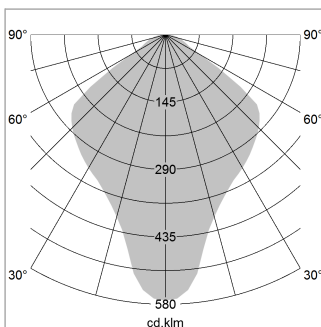

Pendiro QT

Article number: 6421000205

LIGHT TECHNOLOGY

LED	E27
Light colour	828
Luminous flux	1055 lm
System power	13 W
Luminaire Efficiency	81 lm/W
Reflector	freistrahlend
Beam angle	80°

LUMINAIRE

Protection rating . class	IP 20 . I
Luminaire colour	black

Decorative suspended luminaire with hub holder E27, max 150W, shade made of painted aluminium, black / pure white, metal trim ring (diameter 95mm) around hub holder, 28 ventilation openings (diameter 5mm) concentric circular arrangement, double-insulated cabling, clamping device on cable ends if feed cable > 80 mm, power feed cable and canopy black, steel cable hanging set, ceiling-mounting, 6m cable

All light-measurements are based on the application with 13 watt LED lamp (Art. No.: 64110MM21113)

Note: All data are typical values. System features may change with product improvements due to technical advances. Errors excepted.

1.0 m	1.94	603.0
2.0 m	3.88	151.0
3.0 m	5.82	67.0
4.0 m	7.76	38.0
5.0 m	9.70	24.0
Ø (m)		E0(0°)(lx)