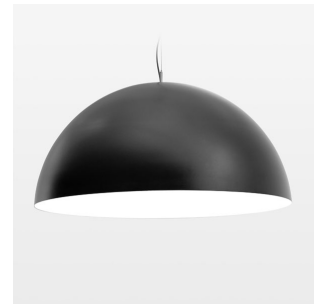

Pendiro QT

Article number: 6421000205

LIGHT TECHNOLOGY

LED	E27
Light colour	828
Luminous flux	1055 lm
System power	13 W
Luminaire Efficiency	81 lm/W
Reflector	freistrahlend
Beam angle	80°

LUMINAIRE

Protection rating . class	IP 20 . I
Luminaire colour	black

Decorative suspended luminaire with hub holder E27, max 150W, shade made of painted aluminium, black / pure white, metal trim ring (diameter 95mm) around hub holder, 28 ventilation openings (diameter 5mm) concentric circular arrangement, double-insulated cabling, clamping device on cable ends if feed cable > 80 mm, power feed cable and canopy black, steel cable hanging set, ceiling-mounting, 6m cable