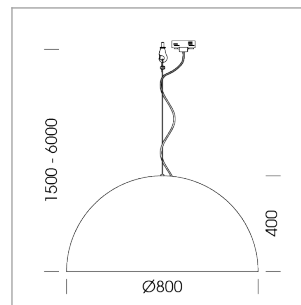

Pendiro QT

Article number: 6421000301

LIGHT TECHNOLOGY

LED	E27
Light colour	828
Luminous flux	1055 lm
System power	13 W
Luminaire Efficiency	81 lm/W
Reflector	freistrahlend
Beam angle	80°

LUMINAIRE

Protection rating . class	IP 20 . I
Luminaire colour	black

Decorative suspended luminaire with hub holder E27, max 150W, shade made of painted aluminium, black / traffic yellow, metal trim ring (diameter 95mm) around hub holder, 28 ventilation openings (diameter 5mm) concentric circular arrangement, double-insulated cabling, clamping device on cable ends if feed cable > 80 mm, power feed cable and canopy black, steel cable hanging set, multiadapter, 1.5m cable

All light-measurements are based on the application with 13 watt LED lamp (Art. No.: 64110MM21113)

Note: All data are typical values. System features may change with product improvements due to technical advances. Errors excepted.