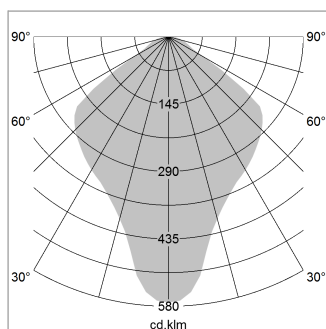

Pendiro QT

Article number: 6421000302

LIGHT TECHNOLOGY

LED	E27
Light colour	828
Luminous flux	1055 lm
System power	13 W
Luminaire Efficiency	81 lm/W
Reflector	freistrahlend
Beam angle	80°

LUMINAIRE

Protection rating . class	IP 20 . I
Luminaire colour	black

Decorative suspended luminaire with hub holder E27, max 150W, shade made of painted aluminium, black / traffic blue, metal trim ring (diameter 95mm) around hub holder, 28 ventilation openings (diameter 5mm) concentric circular arrangement, double-insulated cabling, clamping device on cable ends if feed cable > 80 mm, power feed cable and canopy black, steel cable hanging set, multiadapter, 1.5m cable

All light-measurements are based on the application with 13 watt LED lamp (Art. No.: 64110MM21113)

Note: All data are typical values. System features may change with product improvements due to technical advances. Errors excepted.

1.0 m	1.94	603.0
2.0 m	3.88	151.0
3.0 m	5.82	67.0
4.0 m	7.76	38.0
5.0 m	9.70	24.0
Ø (m)		E0(0°)(lx)