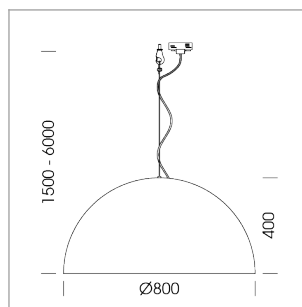

Pendiro QT

Article number: 6421000302

LIGHT TECHNOLOGY

LED	E27
Light colour	828
Luminous flux	1055 lm
System power	13 W
Luminaire Efficiency	81 lm/W
Reflector	freistrahlend
Beam angle	80°

LUMINAIRE

Protection rating . class	IP 20 . I
Luminaire colour	black

Decorative suspended luminaire with hub holder E27, max 150W, shade made of painted aluminium, black / traffic blue, metal trim ring (diameter 95mm) around hub holder, 28 ventilation openings (diameter 5mm) concentric circular arrangement, double-insulated cabling, clamping device on cable ends if feed cable > 80 mm, power feed cable and canopy black, steel cable hanging set, multiadapter, 1.5m cable

All light-measurements are based on the application with 13 watt LED lamp (Art. No.: 64110MM21113)

Note: All data are typical values. System features may change with product improvements due to technical advances. Errors excepted.

1.0 m	1.94	603.0
2.0 m	3.88	151.0
3.0 m	5.82	67.0
4.0 m	7.76	38.0
5.0 m	9.70	24.0
Ø (m)		E0(0°)(lx)