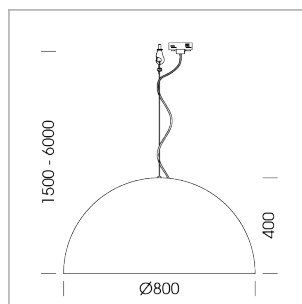

Pendiro QT

Article number: 6421000303

LIGHT TECHNOLOGY

LED	E27
Light colour	828
Luminous flux	1055 lm
System power	13 W
Luminaire Efficiency	81 lm/W
Reflector	freistrahlend
Beam angle	80°

LUMINAIRE

Protection rating . class	IP 20 . I
Luminaire colour	black

Decorative suspended luminaire with hub holder E27, max 150W, shade made of painted aluminium, black / yellow-green, metal trim ring (diameter 95mm) around hub holder, 28 ventilation openings (diameter 5mm) concentric circular arrangement, double-insulated cabling, clamping device on cable ends if feed cable > 80 mm, power feed cable and canopy black, steel cable hanging set, multiadapter, 1.5m cable

All light-measurements are based on the application with 13 watt LED lamp (Art. No.: 64110MM21113)

Note: All data are typical values. System features may change with product improvements due to technical advances. Errors excepted.