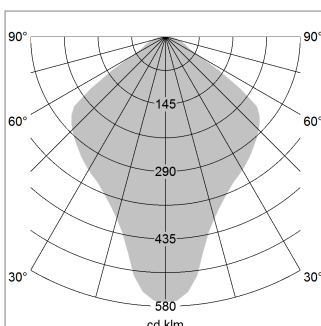

Pendiro QT

Article number: 6421000304

LIGHT TECHNOLOGY

LED	E27
Light colour	828
Luminous flux	1055 lm
System power	13 W
Luminaire Efficiency	81 lm/W
Reflector	freistrahlend
Beam angle	80°

LUMINAIRE

Protection rating . class	IP 20 . I
Luminaire colour	black

Decorative suspended luminaire with hub holder E27, max 150W, shade made of painted aluminium, black / traffic red, metal trim ring (diameter 95mm) around hub holder, 28 ventilation openings (diameter 5mm) concentric circular arrangement, double-insulated cabling, clamping device on cable ends if feed cable > 80 mm, power feed cable and canopy black, steel cable hanging set, multiadapter, 1.5m cable

All light-measurements are based on the application with 13 watt LED lamp (Art. No.: 64110MM21113)

Note: All data are typical values. System features may change with product improvements due to technical advances. Errors excepted.

1.0 m	1.94	603.0
2.0 m	3.88	151.0
3.0 m	5.82	67.0
4.0 m	7.76	38.0
5.0 m	9.70	24.0
Ø (m)		E0(0°)(lx)