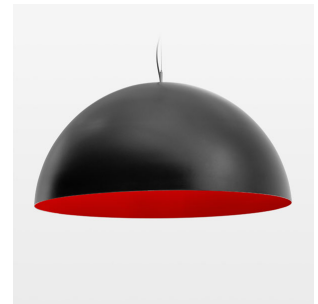

Pendiro QT

Article number: 6421000304

LIGHT TECHNOLOGY

LED	E27
Light colour	828
Luminous flux	1055 lm
System power	13 W
Luminaire Efficiency	81 lm/W
Reflector	freistrahlend
Beam angle	80°

LUMINAIRE

Protection rating . class	IP 20 . I
Luminaire colour	black

Decorative suspended luminaire with hub holder E27, max 150W, shade made of painted aluminium, black / traffic red, metal trim ring (diameter 95mm) around hub holder, 28 ventilation openings (diameter 5mm) concentric circular arrangement, double-insulated cabling, clamping device on cable ends if feed cable > 80 mm, power feed cable and canopy black, steel cable hanging set, multiadapter, 1.5m cable