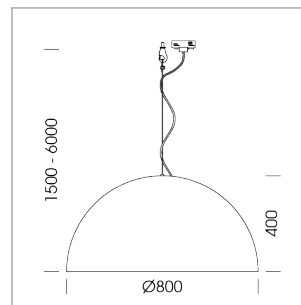

Pendiro QT

Article number: 6421000304

LIGHT TECHNOLOGY

LED	E27
Light colour	828
Luminous flux	1055 lm
System power	13 W
Luminaire Efficiency	81 lm/W
Reflector	freistrahlend
Beam angle	80°

LUMINAIRE

Protection rating . class	IP 20 . I
Luminaire colour	black

Decorative suspended luminaire with hub holder E27, max 150W, shade made of painted aluminium, black / traffic red, metal trim ring (diameter 95mm) around hub holder, 28 ventilation openings (diameter 5mm) concentric circular arrangement, double-insulated cabling, clamping device on cable ends if feed cable > 80 mm, power feed cable and canopy black, steel cable hanging set, multiadapter, 1.5m cable

All light-measurements are based on the application with 13 watt LED lamp (Art. No.: 64110MM21113)

Note: All data are typical values. System features may change with product improvements due to technical advances. Errors excepted.

1.0 m	1.94	603.0
2.0 m	3.88	151.0
3.0 m	5.82	67.0
4.0 m	7.76	38.0
5.0 m	9.70	24.0
Ø (m)		E0(0°)(lx)