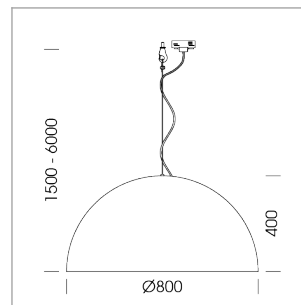

Pendiro QT

Article number: 6421000305

LIGHT TECHNOLOGY

LED	E27
Light colour	828
Luminous flux	1055 lm
System power	13 W
Luminaire Efficiency	81 lm/W
Reflector	freistrahlend
Beam angle	80°

LUMINAIRE

Protection rating . class	IP 20 . I
Luminaire colour	black

Decorative suspended luminaire with hub holder E27, max 150W, shade made of painted aluminium, black / pure white, metal trim ring (diameter 95mm) around hub holder, 28 ventilation openings (diameter 5mm) concentric circular arrangement, double-insulated cabling, clamping device on cable ends if feed cable > 80 mm, power feed cable and canopy black, steel cable hanging set, multiadapter, 1.5m cable

All light-measurements are based on the application with 13 watt LED lamp (Art. No.: 64110MM21113)

Note: All data are typical values. System features may change with product improvements due to technical advances. Errors excepted.

1.0 m	1.94	603.0
2.0 m	3.88	151.0
3.0 m	5.82	67.0
4.0 m	7.76	38.0
5.0 m	9.70	24.0
Ø (m)		E0(0°)(lx)