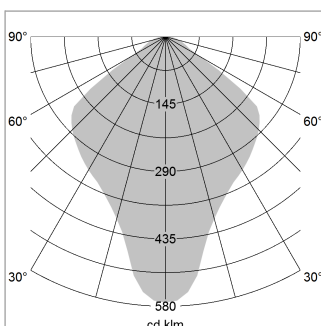

Pendiro QT

Article number: 6421000305

LIGHT TECHNOLOGY

LED	E27
Light colour	828
Luminous flux	1055 lm
System power	13 W
Luminaire Efficiency	81 lm/W
Reflector	freistrahlend
Beam angle	80°

LUMINAIRE

Protection rating . class	IP 20 . I
Luminaire colour	black

Decorative suspended luminaire with hub holder E27, max 150W, shade made of painted aluminium, black / pure white, metal trim ring (diameter 95mm) around hub holder, 28 ventilation openings (diameter 5mm) concentric circular arrangement, double-insulated cabling, clamping device on cable ends if feed cable > 80 mm, power feed cable and canopy black, steel cable hanging set, multiadapter, 1.5m cable

All light-measurements are based on the application with 13 watt LED lamp (Art. No.: 64110MM21113)

Note: All data are typical values. System features may change with product improvements due to technical advances. Errors excepted.

1.0 m	1.94	603.0
2.0 m	3.88	151.0
3.0 m	5.82	67.0
4.0 m	7.76	38.0
5.0 m	9.70	24.0
Ø (m)		E0(0°)(lx)