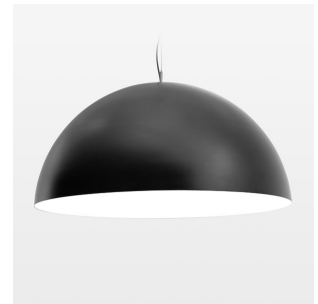

Pendiro QT

Article number: 6421000305

LIGHT TECHNOLOGY

LED	E27
Light colour	828
Luminous flux	1055 lm
System power	13 W
Luminaire Efficiency	81 lm/W
Reflector	freistrahlend
Beam angle	80°

LUMINAIRE

Protection rating . class	IP 20 . I
Luminaire colour	black

Decorative suspended luminaire with hub holder E27, max 150W, shade made of painted aluminium, black / pure white, metal trim ring (diameter 95mm) around hub holder, 28 ventilation openings (diameter 5mm) concentric circular arrangement, double-insulated cabling, clamping device on cable ends if feed cable > 80 mm, power feed cable and canopy black, steel cable hanging set, multiadapter, 1.5m cable