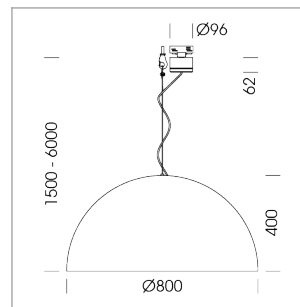

Pendiro QT

Article number: 6421000311

LIGHT TECHNOLOGY

LED	COB
Light colour	835
Luminous flux	3020 lm
System power	23 W
Luminaire Efficiency	131 lm/W
Reflector	Flood
Beam angle	44°

LUMINAIRE

Protection rating . class	IP 20 . I
Luminaire colour	black

OPTIONAL

Decorative suspended luminaire with integrated LED lighting head, black, incl. translucent acrylic cylinder for homogeneous illumination of the inner surface, rated lamp lifetime of the LED L80/B10 > 50000 h, colour rendering index CRI 80, chromaticity tolerance 2 SDCM (initial), reflector 99,99% high-purity aluminium in MIRO-Silver®, rotation- symmetrical reflector with circular light distribution pattern, segmented and faceted, glas cover, shade made of painted aluminium, black / traffic yellow, 28 ventilation openings (diameter 5mm) concentric circular arrangement, power feed cable and canopy in black, steel cable hanging set, multiadapter, 1.5m cable, including driver