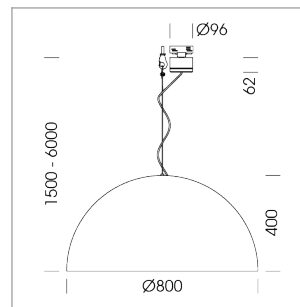

### LIGHT TECHNOLOGY

LED	COB
Light colour	835
Luminous flux	3020 lm
System power	23 W
Luminaire Efficiency	131 lm/W
Reflector	Flood
Beam angle	44°

### OPTIONAL

Decorative suspended luminaire with integrated LED lighting head, black, incl. translucent acrylic cylinder for homogeneous illumination of the inner surface, rated lamp lifetime of the LED L80/B10 > 50000 h, colour rendering index CRI 80, chromaticity tolerance 2 SDCM (initial), reflector 99,99% high-purity aluminium in MIRO-Silver®, rotation- symmetrical reflector with circular light distribution pattern, segmented and faceted, glas cover, shade made of painted aluminium, black / yellow-green, 28 ventilation openings (diameter 5mm) concentric circular arrangement, power feed cable and canopy in black, steel cable hanging set, multiadapter, 1.5m cable, including driver