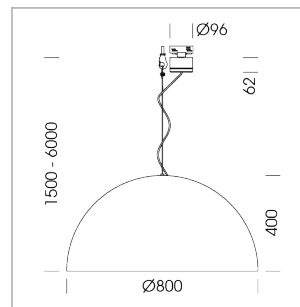

### LIGHT TECHNOLOGY

|                      |          |
|----------------------|----------|
| LED                  | COB      |
| Light colour         | 835      |
| Luminous flux        | 3020 lm  |
| System power         | 23 W     |
| Luminaire Efficiency | 131 lm/W |
| Reflector            | Flood    |
| Beam angle           | 44°      |

### OPTIONEEL

Decorative suspended luminaire with integrated LED lighting head, black, incl. translucent acrylic cylinder for homogeneous illumination of the inner surface, rated lamp lifetime of the LED L80/B10 > 50000 h, colour rendering index CRI 80, chromaticity tolerance 2 SDCM (initial), reflector 99,99% high-purity aluminium in MIRO-Silver®, rotation- symmetrical reflector with circular light distribution pattern, segmented and faceted, glas cover, shade made of painted aluminium, black / traffic red, 28 ventilation openings (diameter 5mm) concentric circular arrangement, power feed cable and canopy in black, steel cable hanging set, multiadapter, 1.5m cable, including driver