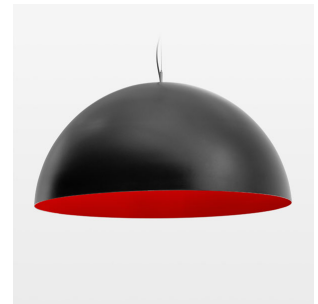

## Pendiro QT

Article number: 6421000314

### LIGHT TECHNOLOGY

|                      |          |
|----------------------|----------|
| LED                  | COB      |
| Light colour         | 835      |
| Luminous flux        | 3020 lm  |
| System power         | 23 W     |
| Luminaire Efficiency | 131 lm/W |
| Reflector            | Flood    |
| Beam angle           | 44°      |

### OPTIONEEL

Decorative suspended luminaire with integrated LED lighting head, black, incl. translucent acrylic cylinder for homogeneous illumination of the inner surface, rated lamp lifetime of the LED L80/B10 > 50000 h, colour rendering index CRI 80, chromaticity tolerance 2 SDCM (initial), reflector 99,99% high-purity aluminium in MIRO-Silver®, rotation- symmetrical reflector with circular light distribution pattern, segmented and faceted, glas cover, shade made of painted aluminium, black / traffic red, 28 ventilation openings (diameter 5mm) concentric circular arrangement, power feed cable and canopy in black, steel cable hanging set, multiadapter, 1.5m cable, including driver