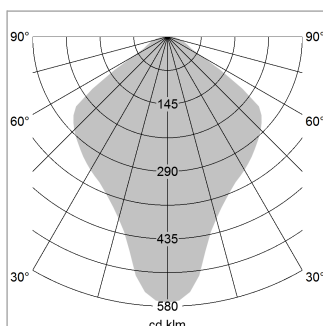

Pendiro QT

Article number: 6421000402

LIGHT TECHNOLOGY

LED	E27
Light colour	828
Luminous flux	1055 lm
System power	13 W
Luminaire Efficiency	81 lm/W
Reflector	freistrahlend
Beam angle	80°

LUMINAIRE

Protection rating . class	IP 20 . I
Luminaire colour	black

Decorative suspended luminaire with hub holder E27, max 150W, shade made of painted aluminium, black / traffic blue, metal trim ring (diameter 95mm) around hub holder, 28 ventilation openings (diameter 5mm) concentric circular arrangement, double-insulated cabling, clamping device on cable ends if feed cable > 80 mm, power feed cable and canopy black, steel cable hanging set, multiadapter, 3m cable

All light-measurements are based on the application with 13 watt LED lamp (Art. No.: 64110MM21113)

Note: All data are typical values. System features may change with product improvements due to technical advances. Errors excepted.

1.0 m	1.94	603.0
2.0 m	3.88	151.0
3.0 m	5.82	67.0
4.0 m	7.76	38.0
5.0 m	9.70	24.0
Ø (m)		E0(0°)(lx)