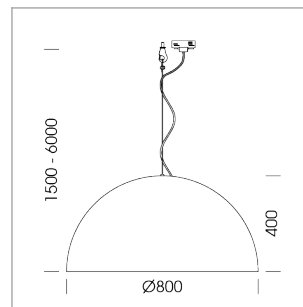

### LIGHT TECHNOLOGY

LED	E27
Light colour	828
Luminous flux	1055 lm
System power	13 W
Luminaire Efficiency	81 lm/W
Reflector	freistrahlend
Beam angle	80°

### LUMINAIRE

Protection rating . class	IP 20 . I
Luminaire colour	black

Decorative suspended luminaire with hub holder E27, max 150W, shade made of painted aluminium, black / traffic blue, metal trim ring (diameter 95mm) around hub holder, 28 ventilation openings (diameter 5mm) concentric circular arrangement, double-insulated cabling, clamping device on cable ends if feed cable > 80 mm, power feed cable and canopy black, steel cable hanging set, multiadapter, 3m cable

All light-measurements are based on the application with 13 watt LED lamp (Art. No.: 64110MM21113)

Note: All data are typical values. System features may change with product improvements due to technical advances. Errors excepted.