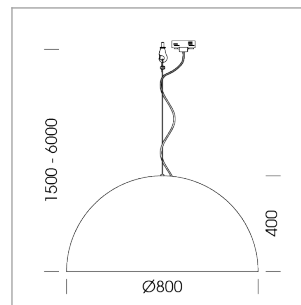

Pendiro QT

Article number: 6421000402

LIGHT TECHNOLOGY

LED	E27
Light colour	828
Luminous flux	1055 lm
System power	13 W
Luminaire Efficiency	81 lm/W
Reflector	freistrahlend
Beam angle	80°

LUMINAIRE

Protection rating . class	IP 20 . I
Luminaire colour	black

Decorative suspended luminaire with hub holder E27, max 150W, shade made of painted aluminium, black / traffic blue, metal trim ring (diameter 95mm) around hub holder, 28 ventilation openings (diameter 5mm) concentric circular arrangement, double-insulated cabling, clamping device on cable ends if feed cable > 80 mm, power feed cable and canopy black, steel cable hanging set, multiadapter, 3m cable

All light-measurements are based on the application with 13 watt LED lamp (Art. No.: 64110MM21113)

Note: All data are typical values. System features may change with product improvements due to technical advances. Errors excepted.

1.0 m	1.94	603.0
2.0 m	3.88	151.0
3.0 m	5.82	67.0
4.0 m	7.76	38.0
5.0 m	9.70	24.0
Ø (m)		E0(0°)(lx)