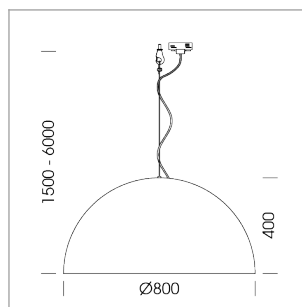

Pendiro QT

Article number: 6421000403

LIGHT TECHNOLOGY

LED	E27
Light colour	828
Luminous flux	1055 lm
System power	13 W
Luminaire Efficiency	81 lm/W
Reflector	freistrahlend
Beam angle	80°

LUMINAIRE

Protection rating . class	IP 20 . I
Luminaire colour	black

Decorative suspended luminaire with hub holder E27, max 150W, shade made of painted aluminium, black / yellow-green, metal trim ring (diameter 95mm) around hub holder, 28 ventilation openings (diameter 5mm) concentric circular arrangement, double-insulated cabling, clamping device on cable ends if feed cable > 80 mm, power feed cable and canopy black, steel cable hanging set, multiadapter, 3m cable

All light-measurements are based on the application with 13 watt LED lamp (Art. No.: 64110MM21113)

Note: All data are typical values. System features may change with product improvements due to technical advances. Errors excepted.

1.0 m	1.94	603.0
2.0 m	3.88	151.0
3.0 m	5.82	67.0
4.0 m	7.76	38.0
5.0 m	9.70	24.0
Ø (m)	E0(0°)(lx)	