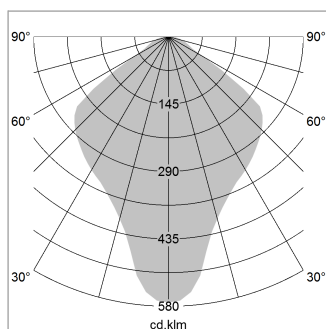

Pendiro QT

Article number: 6421000403

LIGHT TECHNOLOGY

LED	E27
Light colour	828
Luminous flux	1055 lm
System power	13 W
Luminaire Efficiency	81 lm/W
Reflector	freistrahlend
Beam angle	80°

LUMINAIRE

Protection rating . class	IP 20 . I
Luminaire colour	black

Decorative suspended luminaire with hub holder E27, max 150W, shade made of painted aluminium, black / yellow-green, metal trim ring (diameter 95mm) around hub holder, 28 ventilation openings (diameter 5mm) concentric circular arrangement, double-insulated cabling, clamping device on cable ends if feed cable > 80 mm, power feed cable and canopy black, steel cable hanging set, multiadapter, 3m cable

All light-measurements are based on the application with 13 watt LED lamp (Art. No.: 64110MM21113)

Note: All data are typical values. System features may change with product improvements due to technical advances. Errors excepted.

1.0 m	1.94	603.0
2.0 m	3.88	151.0
3.0 m	5.82	67.0
4.0 m	7.76	38.0
5.0 m	9.70	24.0
Ø (m)	E0(0°)(lx)	