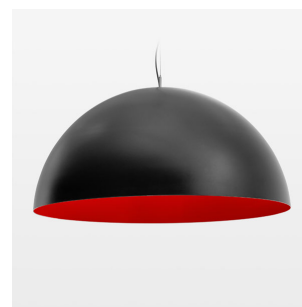

Pendiro QT

Article number: 6421000404

LIGHT TECHNOLOGY

LED	E27
Light colour	828
Luminous flux	1055 lm
System power	13 W
Luminaire Efficiency	81 lm/W
Reflector	freistrahlend
Beam angle	80°

LUMINAIRE

Protection rating . class	IP 20 . I
Luminaire colour	black

Decorative suspended luminaire with hub holder E27, max 150W, shade made of painted aluminium, black / traffic red, metal trim ring (diameter 95mm) around hub holder, 28 ventilation openings (diameter 5mm) concentric circular arrangement, double-insulated cabling, clamping device on cable ends if feed cable > 80 mm, power feed cable and canopy black, steel cable hanging set, multiadapter, 3m cable