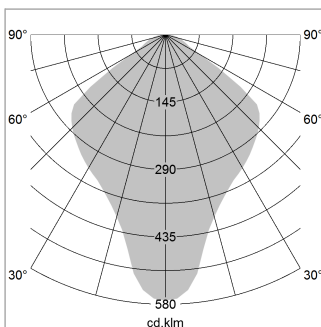

### LIGHT TECHNOLOGY

LED	E27
Light colour	828
Luminous flux	1055 lm
System power	13 W
Luminaire Efficiency	81 lm/W
Reflector	freistrahlend
Beam angle	80°

### LUMINAIRE

Protection rating . class	IP 20 . I
Luminaire colour	black

Decorative suspended luminaire with hub holder E27, max 150W, shade made of painted aluminium, black / traffic red, metal trim ring (diameter 95mm) around hub holder, 28 ventilation openings (diameter 5mm) concentric circular arrangement, double-insulated cabling, clamping device on cable ends if feed cable > 80 mm, power feed cable and canopy black, steel cable hanging set, multiadapter, 3m cable

1.0 m	1.94	603.0
2.0 m	3.88	151.0
3.0 m	5.82	67.0
4.0 m	7.76	38.0
5.0 m	9.70	24.0
	Ø (m)	E0(0°)(lx)