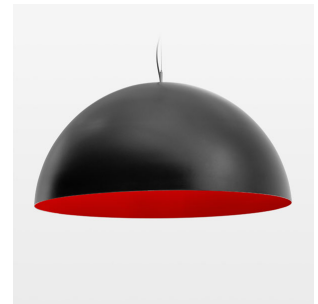

## Pendiro QT

Article number: 6421000404

### LIGHT TECHNOLOGY

LED	E27
Light colour	828
Luminous flux	1055 lm
System power	13 W
Luminaire Efficiency	81 lm/W
Reflector	freistrahlend
Beam angle	80°

### LUMINAIRE

Protection rating . class	IP 20 . I
Luminaire colour	black

Decorative suspended luminaire with hub holder E27, max 150W, shade made of painted aluminium, black / traffic red, metal trim ring (diameter 95mm) around hub holder, 28 ventilation openings (diameter 5mm) concentric circular arrangement, double-insulated cabling, clamping device on cable ends if feed cable > 80 mm, power feed cable and canopy black, steel cable hanging set, multiadapter, 3m cable