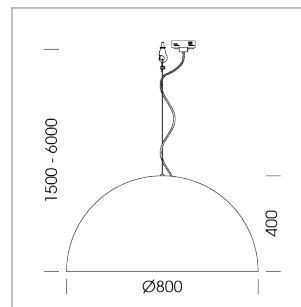

### LIGHT TECHNOLOGY

LED	E27
Light colour	828
Luminous flux	1055 lm
System power	13 W
Luminaire Efficiency	81 lm/W
Reflector	freistrahlend
Beam angle	80°

### LUMINAIRE

Protection rating . class	IP 20 . I
Luminaire colour	black

Decorative suspended luminaire with hub holder E27, max 150W, shade made of painted aluminium, black / traffic red, metal trim ring (diameter 95mm) around hub holder, 28 ventilation openings (diameter 5mm) concentric circular arrangement, double-insulated cabling, clamping device on cable ends if feed cable > 80 mm, power feed cable and canopy black, steel cable hanging set, multiadapter, 3m cable

All light-measurements are based on the application with 13 watt LED lamp (Art. No.: 64110MM21113)

Note: All data are typical values. System features may change with product improvements due to technical advances. Errors excepted.

1.0 m	1.94	603.0
2.0 m	3.88	151.0
3.0 m	5.82	67.0
4.0 m	7.76	38.0
5.0 m	9.70	24.0
	Ø (m)	E0(0°)(lx)