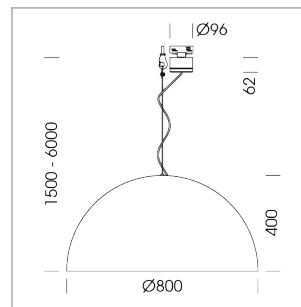

Pendiro QT

Article number: 6421000408

LIGHT TECHNOLOGY

LED	COB
Light colour	830
Luminous flux	2940 lm
System power	23 W
Luminaire Efficiency	128 lm/W
Reflector	Flood
Beam angle	44°

LUMINAIRE

Protection rating . class	IP 20 . I
Luminaire colour	black

OPTIONAL

Decorative suspended luminaire with integrated LED lighting head, black, incl. translucent acrylic cylinder for homogeneous illumination of the inner surface, rated lamp lifetime of the LED L80/B10 > 50000 h, colour rendering index CRI 80, chromaticity tolerance 2 SDCM (initial), reflector 99,99% high-purity aluminium in MIRO-Silver®, rotation- symmetrical reflector with circular light distribution pattern, segmented and faceted, glas cover, shade made of painted aluminium, black / yellow-green, 28 ventilation openings (diameter 5mm) concentric circular arrangement, power feed cable and canopy in black, steel cable hanging set, multiadapter, 3m cable, including driver