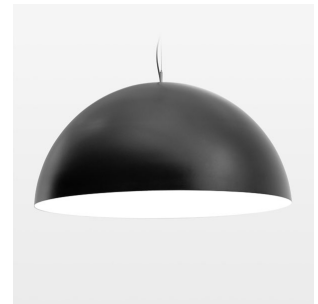

## Pendiro QT

Article number: 6421000410

### LIGHT TECHNOLOGY

LED	COB
Light colour	830
Luminous flux	2940 lm
System power	23 W
Luminaire Efficiency	128 lm/W
Reflector	Flood
Beam angle	44°

### LUMINAIRE

Protection rating . class	IP 20 . I
Luminaire colour	black

### OPTIONAL

Decorative suspended luminaire with integrated LED lighting head, black, incl. translucent acrylic cylinder for homogeneous illumination of the inner surface, rated lamp lifetime of the LED L80/B10 > 50000 h, colour rendering index CRI 80, chromaticity tolerance 2 SDCM (initial), reflector 99,99% high-purity aluminium in MIRO-Silver®, rotation- symmetrical reflector with circular light distribution pattern, segmented and faceted, glas cover, shade made of painted aluminium, black / pure white, 28 ventilation openings (diameter 5mm) concentric circular arrangement, power feed cable and canopy in black, steel cable hanging set, multiadapter, 3m cable, including driver