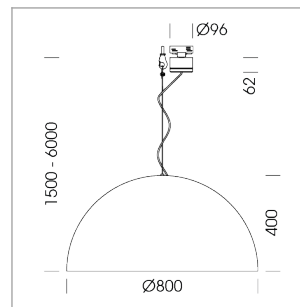

### LIGHT TECHNOLOGY

LED	COB
Light colour	830
Luminous flux	2940 lm
System power	23 W
Luminaire Efficiency	128 lm/W
Reflector	Flood
Beam angle	44°

### OPTIONAL

Decorative suspended luminaire with integrated LED lighting head, black, incl. translucent acrylic cylinder for homogeneous illumination of the inner surface, rated lamp lifetime of the LED L80/B10 > 50000 h, colour rendering index CRI 80, chromaticity tolerance 2 SDCM (initial), reflector 99,99% high-purity aluminium in MIRO-Silver®, rotation- symmetrical reflector with circular light distribution pattern, segmented and faceted, glas cover, shade made of painted aluminium, black / pure white, 28 ventilation openings (diameter 5mm) concentric circular arrangement, power feed cable and canopy in black, steel cable hanging set, multiadapter, 3m cable, including driver

1.0 m	0.81	5173.0
2.0 m	1.62	1293.0
3.0 m	2.43	575.0
4.0 m	3.24	323.0
5.0 m	4.05	207.0
	Ø (m)	E0(0°)(lx)