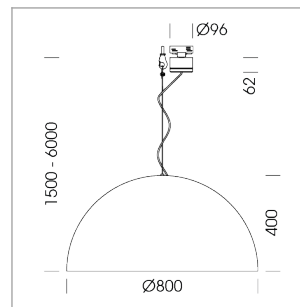

Pendiro QT

Article number: 6421000411

LIGHT TECHNOLOGY

LED	COB
Light colour	835
Luminous flux	3020 lm
System power	23 W
Luminaire Efficiency	131 lm/W
Reflector	Flood
Beam angle	44°

LUMINAIRE

Protection rating . class	IP 20 . I
Luminaire colour	black

OPTIONAL

Decorative suspended luminaire with integrated LED lighting head, black, incl. translucent acrylic cylinder for homogeneous illumination of the inner surface, rated lamp lifetime of the LED L80/B10 > 50000 h, colour rendering index CRI 80, chromaticity tolerance 2 SDCM (initial), reflector 99,99% high-purity aluminium in MIRO-Silver®, rotation- symmetrical reflector with circular light distribution pattern, segmented and faceted, glas cover, shade made of painted aluminium, black / traffic yellow, 28 ventilation openings (diameter 5mm) concentric circular arrangement, power feed cable and canopy in black, steel cable hanging set, multiadapter, 3m cable, including driver