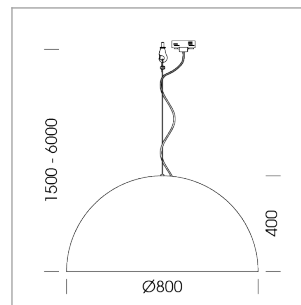

### LIGHT TECHNOLOGY

LED	E27
Light colour	828
Luminous flux	1055 lm
System power	13 W
Luminaire Efficiency	81 lm/W
Reflector	freistrahlend
Beam angle	80°

### LUMINAIRE

Protection rating . class	IP 20 . I
Luminaire colour	black

Decorative suspended luminaire with hub holder E27, max 150W, shade made of painted aluminium, black / traffic yellow, metal trim ring (diameter 95mm) around hub holder, 28 ventilation openings (diameter 5mm) concentric circular arrangement, double-insulated cabling, clamping device on cable ends if feed cable > 80 mm, power feed cable and canopy black, steel cable hanging set, multiadapter, 6m cable

All light-measurements are based on the application with 13 watt LED lamp (Art. No.: 64110MM21113)

Note: All data are typical values. System features may change with product improvements due to technical advances. Errors excepted.

1.0 m	1.94	603.0
2.0 m	3.88	151.0
3.0 m	5.82	67.0
4.0 m	7.76	38.0
5.0 m	9.70	24.0
Ø (m)		E0(0°)(lx)