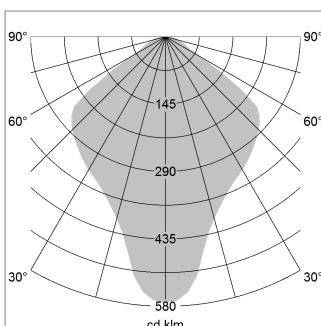

### LIGHT TECHNOLOGY

LED	E27
Light colour	828
Luminous flux	1055 lm
System power	13 W
Luminaire Efficiency	81 lm/W
Reflector	freistrahlend
Beam angle	80°

### LUMINAIRE

Protection rating . class	IP 20 . I
Luminaire colour	black

Decorative suspended luminaire with hub holder E27, max 150W, shade made of painted aluminium, black / traffic yellow, metal trim ring (diameter 95mm) around hub holder, 28 ventilation openings (diameter 5mm) concentric circular arrangement, double-insulated cabling, clamping device on cable ends if feed cable > 80 mm, power feed cable and canopy black, steel cable hanging set, multiadapter, 6m cable

1.0 m	1.94	603.0
2.0 m	3.88	151.0
3.0 m	5.82	67.0
4.0 m	7.76	38.0
5.0 m	9.70	24.0
Ø (m)		E0(0°)(lx)