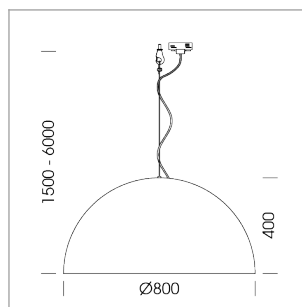

Pendiro QT

Article number: 6421000502

LIGHT TECHNOLOGY

LED	E27
Light colour	828
Luminous flux	1055 lm
System power	13 W
Luminaire Efficiency	81 lm/W
Reflector	freistrahlend
Beam angle	80°

LUMINAIRE

Protection rating . class	IP 20 . I
Luminaire colour	black

Decorative suspended luminaire with hub holder E27, max 150W, shade made of painted aluminium, black / traffic blue, metal trim ring (diameter 95mm) around hub holder, 28 ventilation openings (diameter 5mm) concentric circular arrangement, double-insulated cabling, clamping device on cable ends if feed cable > 80 mm, power feed cable and canopy black, steel cable hanging set, multiadapter, 6m cable

All light-measurements are based on the application with 13 watt LED lamp (Art. No.: 64110MM21113)

Note: All data are typical values. System features may change with product improvements due to technical advances. Errors excepted.

1.0 m	1.94	603.0
2.0 m	3.88	151.0
3.0 m	5.82	67.0
4.0 m	7.76	38.0
5.0 m	9.70	24.0
Ø (m)		E0(0°)(lx)