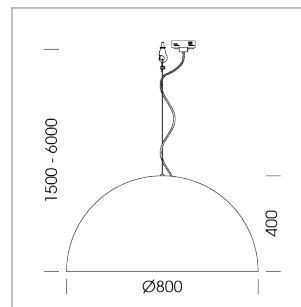

Pendiro QT

Article number: 6421000502

LIGHT TECHNOLOGY

LED	E27
Light colour	828
Luminous flux	1055 lm
System power	13 W
Luminaire Efficiency	81 lm/W
Reflector	freistrahlend
Beam angle	80°

LUMINAIRE

Protection rating . class	IP 20 . I
Luminaire colour	black

Decorative suspended luminaire with hub holder E27, max 150W, shade made of painted aluminium, black / traffic blue, metal trim ring (diameter 95mm) around hub holder, 28 ventilation openings (diameter 5mm) concentric circular arrangement, double-insulated cabling, clamping device on cable ends if feed cable > 80 mm, power feed cable and canopy black, steel cable hanging set, multiadapter, 6m cable

All light-measurements are based on the application with 13 watt LED lamp (Art. No.: 64110MM21113)

Note: All data are typical values. System features may change with product improvements due to technical advances. Errors excepted.