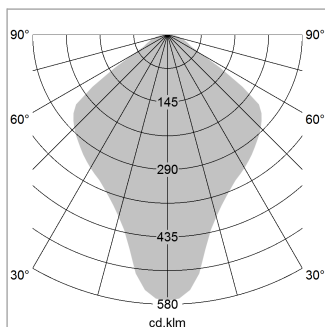

Pendiro QT

Article number: 6421000502

LIGHT TECHNOLOGY

LED	E27
Light colour	828
Luminous flux	1055 lm
System power	13 W
Luminaire Efficiency	81 lm/W
Reflector	freistrahlend
Beam angle	80°

LUMINAIRE

Protection rating . class	IP 20 . I
Luminaire colour	black

Decorative suspended luminaire with hub holder E27, max 150W, shade made of painted aluminium, black / traffic blue, metal trim ring (diameter 95mm) around hub holder, 28 ventilation openings (diameter 5mm) concentric circular arrangement, double-insulated cabling, clamping device on cable ends if feed cable > 80 mm, power feed cable and canopy black, steel cable hanging set, multiadapter, 6m cable

All light-measurements are based on the application with 13 watt LED lamp (Art. No.: 64110MM21113)

Note: All data are typical values. System features may change with product improvements due to technical advances. Errors excepted.

1.0 m	1.94	603.0
2.0 m	3.88	151.0
3.0 m	5.82	67.0
4.0 m	7.76	38.0
5.0 m	9.70	24.0
Ø (m)		E0(0°)(lx)