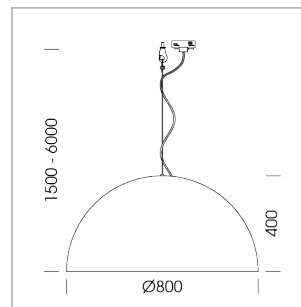

## Pendiro QT

Article number: 6421000503

### LIGHT TECHNOLOGY

LED	E27
Light colour	828
Luminous flux	1055 lm
System power	13 W
Luminaire Efficiency	81 lm/W
Reflector	freistrahlend
Beam angle	80°

### LUMINAIRE

Protection rating . class	IP 20 . I
Luminaire colour	black

Decorative suspended luminaire with hub holder E27, max 150W, shade made of painted aluminium, black / yellow-green, metal trim ring (diameter 95mm) around hub holder, 28 ventilation openings (diameter 5mm) concentric circular arrangement, double-isolated cabling, clamping device on cable ends if feed cable > 80 mm, power feed cable and canopy black, steel cable hanging set, multiadapter, 6m cable

All light-measurements are based on the application with 13 watt LED lamp (Art. No.: 64110MM21113)

Note: All data are typical values. System features may change with product improvements due to technical advances. Errors excepted.