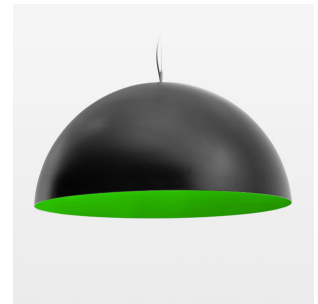

## Pendiro QT

Article number: 6421000503

### LIGHT TECHNOLOGY

LED	E27
Light colour	828
Luminous flux	1055 lm
System power	13 W
Luminaire Efficiency	81 lm/W
Reflector	freistrahlend
Beam angle	80°

### LUMINAIRE

Protection rating . class	IP 20 . I
Luminaire colour	black

Decorative suspended luminaire with hub holder E27, max 150W, shade made of painted aluminium, black / yellow-green, metal trim ring (diameter 95mm) around hub holder, 28 ventilation openings (diameter 5mm) concentric circular arrangement, double-insulated cabling, clamping device on cable ends if feed cable > 80 mm, power feed cable and canopy black, steel cable hanging set, multiadapter, 6m cable