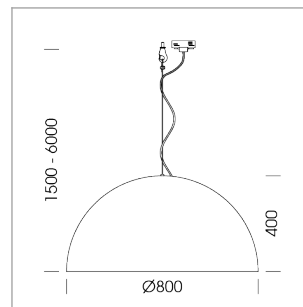

## Pendiro QT

Article number: 6421000503

### LIGHT TECHNOLOGY

LED	E27
Light colour	828
Luminous flux	1055 lm
System power	13 W
Luminaire Efficiency	81 lm/W
Reflector	freistrahlend
Beam angle	80°

### LUMINAIRE

Protection rating . class	IP 20 . I
Luminaire colour	black

Decorative suspended luminaire with hub holder E27, max 150W, shade made of painted aluminium, black / yellow-green, metal trim ring (diameter 95mm) around hub holder, 28 ventilation openings (diameter 5mm) concentric circular arrangement, double-insulated cabling, clamping device on cable ends if feed cable > 80 mm, power feed cable and canopy black, steel cable hanging set, multiadapter, 6m cable

All light-measurements are based on the application with 13 watt LED lamp (Art. No.: 64110MM21113)

Note: All data are typical values. System features may change with product improvements due to technical advances. Errors excepted.