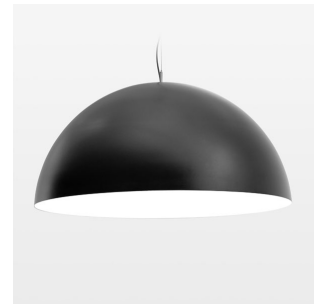

## Pendiro QT

Article number: 6421000505

### LIGHT TECHNOLOGY

LED	E27
Light colour	828
Luminous flux	1055 lm
System power	13 W
Luminaire Efficiency	81 lm/W
Reflector	freistrahlend
Beam angle	80°

### LUMINAIRE

Protection rating . class	IP 20 . I
Luminaire colour	black

Decorative suspended luminaire with hub holder E27, max 150W, shade made of painted aluminium, black / pure white, metal trim ring (diameter 95mm) around hub holder, 28 ventilation openings (diameter 5mm) concentric circular arrangement, double-insulated cabling, clamping device on cable ends if feed cable > 80 mm, power feed cable and canopy black, steel cable hanging set, multiadapter, 6m cable