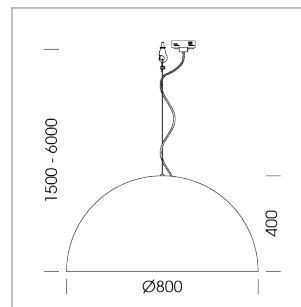

## Pendiro QT

Article number: 6421000505

### LIGHT TECHNOLOGY

LED	E27
Light colour	828
Luminous flux	1055 lm
System power	13 W
Luminaire Efficiency	81 lm/W
Reflector	freistrahlend
Beam angle	80°

### LUMINAIRE

Protection rating . class	IP 20 . I
Luminaire colour	black

Decorative suspended luminaire with hub holder E27, max 150W, shade made of painted aluminium, black / pure white, metal trim ring (diameter 95mm) around hub holder, 28 ventilation openings (diameter 5mm) concentric circular arrangement, double-insulated cabling, clamping device on cable ends if feed cable > 80 mm, power feed cable and canopy black, steel cable hanging set, multiadapter, 6m cable

All light-measurements are based on the application with 13 watt LED lamp (Art. No.: 64110MM21113)

Note: All data are typical values. System features may change with product improvements due to technical advances. Errors excepted.