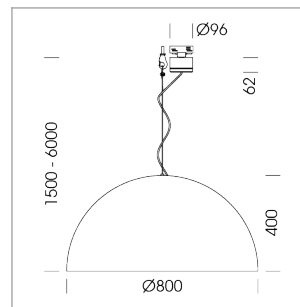

### LIGHT TECHNOLOGY

LED	COB
Light colour	830
Luminous flux	2940 lm
System power	23 W
Luminaire Efficiency	128 lm/W
Reflector	Flood
Beam angle	44°

### OPTIONAL

Decorative suspended luminaire with integrated LED lighting head, black, incl. translucent acrylic cylinder for homogeneous illumination of the inner surface, rated lamp lifetime of the LED L80/B10 > 50000 h, colour rendering index CRI 80, chromaticity tolerance 2 SDCM (initial), reflector 99,99% high-purity aluminium in MIRO-Silver®, rotation- symmetrical reflector with circular light distribution pattern, segmented and faceted, glas cover, shade made of painted aluminium, black / traffic yellow, 28 ventilation openings (diameter 5mm) concentric circular arrangement, power feed cable and canopy in black, steel cable hanging set, multiadapter, 6m cable, including driver