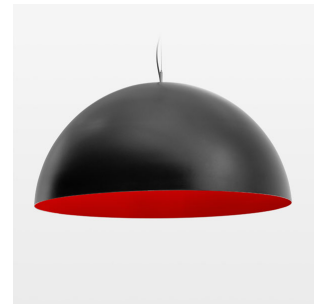

Pendiro QT

Article number: 6421000509

LIGHT TECHNOLOGY

| | |
|----------------------|----------|
| LED | COB |
| Light colour | 830 |
| Luminous flux | 2940 lm |
| System power | 23 W |
| Luminaire Efficiency | 128 lm/W |
| Reflector | Flood |
| Beam angle | 44° |

LUMINAIRE

| | |
|---------------------------|-----------|
| Protection rating . class | IP 20 . I |
| Luminaire colour | black |

OPTIONEEL

Decorative suspended luminaire with integrated LED lighting head, black, incl. translucent acrylic cylinder for homogeneous illumination of the inner surface, rated lamp lifetime of the LED L80/B10 > 50000 h, colour rendering index CRI 80, chromaticity tolerance 2 SDCM (initial), reflector 99,99% high-purity aluminium in MIRO-Silver®, rotation- symmetrical reflector with circular light distribution pattern, segmented and faceted, glas cover, shade made of painted aluminium, black / traffic red, 28 ventilation openings (diameter 5mm) concentric circular arrangement, power feed cable and canopy in black, steel cable hanging set, multiadapter, 6m cable, including driver