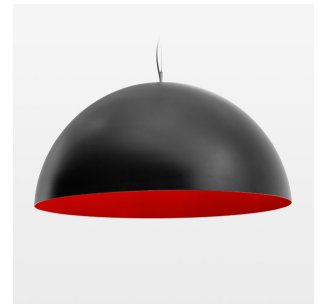

Pendiro QT

Article number: 6421000509

LIGHT TECHNOLOGY

LED	COB
Light colour	830
Luminous flux	2940 lm
System power	23 W
Luminaire Efficiency	128 lm/W
Reflector	Flood
Beam angle	44°

LUMINAIRE

Protection rating . class	IP 20 . I
Luminaire colour	black

OPTIONEEL

Decorative suspended luminaire with integrated LED lighting head, black, incl. translucent acrylic cylinder for homogeneous illumination of the inner surface, rated lamp lifetime of the LED L80/B10 > 50000 h, colour rendering index CRI 80, chromaticity tolerance 2 SDCM (initial), reflector 99,99% high-purity aluminium in MIRO-Silver®, rotation- symmetrical reflector with circular light distribution pattern, segmented and faceted, glas cover, shade made of painted aluminium, black / traffic red, 28 ventilation openings (diameter 5mm) concentric circular arrangement, power feed cable and canopy in black, steel cable hanging set, multiadapter, 6m cable, including driver