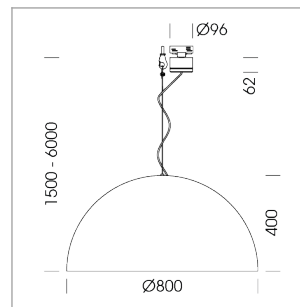

Pendiro QT

Article number: 6421000509

LIGHT TECHNOLOGY

| | |
|----------------------|----------|
| LED | COB |
| Light colour | 830 |
| Luminous flux | 2940 lm |
| System power | 23 W |
| Luminaire Efficiency | 128 lm/W |
| Reflector | Flood |
| Beam angle | 44° |

LUMINAIRE

| | |
|---------------------------|-----------|
| Protection rating . class | IP 20 . I |
| Luminaire colour | black |

OPTIONEEL

Decorative suspended luminaire with integrated LED lighting head, black, incl. translucent acrylic cylinder for homogeneous illumination of the inner surface, rated lamp lifetime of the LED L80/B10 > 50000 h, colour rendering index CRI 80, chromaticity tolerance 2 SDCM (initial), reflector 99,99% high-purity aluminium in MIRO-Silver®, rotation- symmetrical reflector with circular light distribution pattern, segmented and faceted, glas cover, shade made of painted aluminium, black / traffic red, 28 ventilation openings (diameter 5mm) concentric circular arrangement, power feed cable and canopy in black, steel cable hanging set, multiadapter, 6m cable, including driver