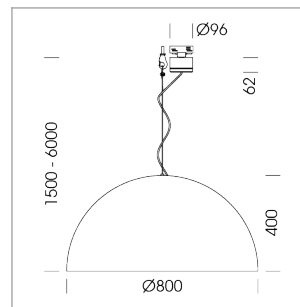

Pendiro QT

Article number: 6421000509

LIGHT TECHNOLOGY

LED	COB
Light colour	830
Luminous flux	2940 lm
System power	23 W
Luminaire Efficiency	128 lm/W
Reflector	Flood
Beam angle	44°

LUMINAIRE

Protection rating . class	IP 20 . I
Luminaire colour	black

OPTIONEEL

Decorative suspended luminaire with integrated LED lighting head, black, incl. translucent acrylic cylinder for homogeneous illumination of the inner surface, rated lamp lifetime of the LED L80/B10 > 50000 h, colour rendering index CRI 80, chromaticity tolerance 2 SDCM (initial), reflector 99,99% high-purity aluminium in MIRO-Silver®, rotation- symmetrical reflector with circular light distribution pattern, segmented and faceted, glas cover, shade made of painted aluminium, black / traffic red, 28 ventilation openings (diameter 5mm) concentric circular arrangement, power feed cable and canopy in black, steel cable hanging set, multiadapter, 6m cable, including driver

1.0 m	0.81	5173.0
2.0 m	1.62	1293.0
3.0 m	2.43	575.0
4.0 m	3.24	323.0
5.0 m	4.05	207.0
	Ø (m)	E0(0°)(lx)