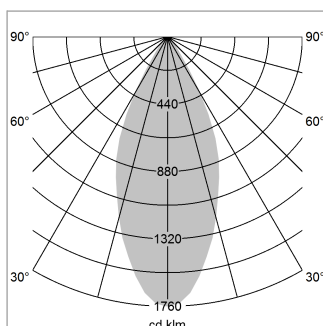

Pendiro QT

Article number: 6421000509

LIGHT TECHNOLOGY

LED	COB
Light colour	830
Luminous flux	2940 lm
System power	23 W
Luminaire Efficiency	128 lm/W
Reflector	Flood
Beam angle	44°

LUMINAIRE

Protection rating . class	IP 20 . I
Luminaire colour	black

OPTIONEEL

Decorative suspended luminaire with integrated LED lighting head, black, incl. translucent acrylic cylinder for homogeneous illumination of the inner surface, rated lamp lifetime of the LED L80/B10 > 50000 h, colour rendering index CRI 80, chromaticity tolerance 2 SDCM (initial), reflector 99,99% high-purity aluminium in MIRO-Silver®, rotation- symmetrical reflector with circular light distribution pattern, segmented and faceted, glas cover, shade made of painted aluminium, black / traffic red, 28 ventilation openings (diameter 5mm) concentric circular arrangement, power feed cable and canopy in black, steel cable hanging set, multiadapter, 6m cable, including driver

1.0 m	0.81	5173.0
2.0 m	1.62	1293.0
3.0 m	2.43	575.0
4.0 m	3.24	323.0
5.0 m	4.05	207.0
	Ø (m)	E0(0°)(lx)