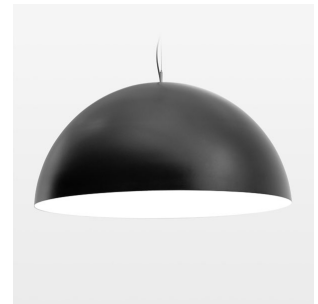

## Pendiro QT

Article number: 6421000510

### LIGHT TECHNOLOGY

LED	COB
Light colour	830
Luminous flux	2940 lm
System power	23 W
Luminaire Efficiency	128 lm/W
Reflector	Flood
Beam angle	44°

### LUMINAIRE

Protection rating . class	IP 20 . I
Luminaire colour	black

### OPTIONAL

Decorative suspended luminaire with integrated LED lighting head, black, incl. translucent acrylic cylinder for homogeneous illumination of the inner surface, rated lamp lifetime of the LED L80/B10 > 50000 h, colour rendering index CRI 80, chromaticity tolerance 2 SDCM (initial), reflector 99,99% high-purity aluminium in MIRO-Silver®, rotation- symmetrical reflector with circular light distribution pattern, segmented and faceted, glas cover, shade made of painted aluminium, black / pure white, 28 ventilation openings (diameter 5mm) concentric circular arrangement, power feed cable and canopy in black, steel cable hanging set, multiadapter, 6m cable, including driver