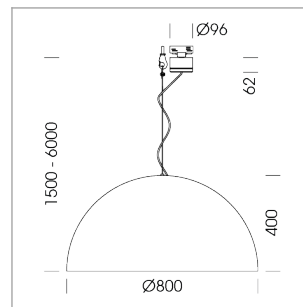

### LIGHT TECHNOLOGY

LED	COB
Light colour	830
Luminous flux	2940 lm
System power	23 W
Luminaire Efficiency	128 lm/W
Reflector	Flood
Beam angle	44°

### OPTIONAL

Decorative suspended luminaire with integrated LED lighting head, black, incl. translucent acrylic cylinder for homogeneous illumination of the inner surface, rated lamp lifetime of the LED L80/B10 > 50000 h, colour rendering index CRI 80, chromaticity tolerance 2 SDCM (initial), reflector 99,99% high-purity aluminium in MIRO-Silver®, rotation- symmetrical reflector with circular light distribution pattern, segmented and faceted, glas cover, shade made of painted aluminium, black / pure white, 28 ventilation openings (diameter 5mm) concentric circular arrangement, power feed cable and canopy in black, steel cable hanging set, multiadapter, 6m cable, including driver