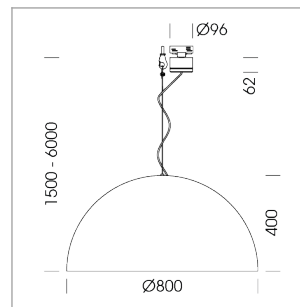

Pendiro QT

Article number: 6421000513

LIGHT TECHNOLOGY

LED	COB
Light colour	835
Luminous flux	3020 lm
System power	23 W
Luminaire Efficiency	131 lm/W
Reflector	Flood
Beam angle	44°

LUMINAIRE

Protection rating . class	IP 20 . I
Luminaire colour	black

OPTIONAL

Decorative suspended luminaire with integrated LED lighting head, black, incl. translucent acrylic cylinder for homogeneous illumination of the inner surface, rated lamp lifetime of the LED L80/B10 > 50000 h, colour rendering index CRI 80, chromaticity tolerance 2 SDCM (initial), reflector 99,99% high-purity aluminium in MIRO-Silver®, rotation- symmetrical reflector with circular light distribution pattern, segmented and faceted, glas cover, shade made of painted aluminium, black / yellow-green, 28 ventilation openings (diameter 5mm) concentric circular arrangement, power feed cable and canopy in black, steel cable hanging set, multiadapter, 6m cable, including driver