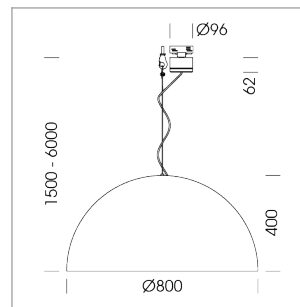

Pendiro QT

Article number: 6421000514

LIGHT TECHNOLOGY

LED	COB
Light colour	835
Luminous flux	3020 lm
System power	23 W
Luminaire Efficiency	131 lm/W
Reflector	Flood
Beam angle	44°

LUMINAIRE

Protection rating . class	IP 20 . I
Luminaire colour	black

OPTIONAL

Decorative suspended luminaire with integrated LED lighting head, black, incl. translucent acrylic cylinder for homogeneous illumination of the inner surface, rated lamp lifetime of the LED L80/B10 > 50000 h, colour rendering index CRI 80, chromaticity tolerance 2 SDCM (initial), reflector 99,99% high-purity aluminium in MIRO-Silver®, rotation- symmetrical reflector with circular light distribution pattern, segmented and faceted, glas cover, shade made of painted aluminium, black / traffic red, 28 ventilation openings (diameter 5mm) concentric circular arrangement, power feed cable and canopy in black, steel cable hanging set, multiadapter, 6m cable, including driver