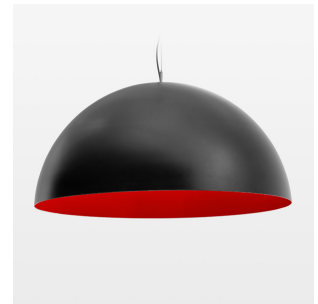

Pendiro QT

Article number: 6421000514

LIGHT TECHNOLOGY

LED	COB
Light colour	835
Luminous flux	3020 lm
System power	23 W
Luminaire Efficiency	131 lm/W
Reflector	Flood
Beam angle	44°

LUMINAIRE

Protection rating . class	IP 20 . I
Luminaire colour	black

OPTIONAL

Decorative suspended luminaire with integrated LED lighting head, black, incl. translucent acrylic cylinder for homogeneous illumination of the inner surface, rated lamp lifetime of the LED L80/B10 > 50000 h, colour rendering index CRI 80, chromaticity tolerance 2 SDCM (initial), reflector 99,99% high-purity aluminium in MIRO-Silver®, rotation- symmetrical reflector with circular light distribution pattern, segmented and faceted, glas cover, shade made of painted aluminium, black / traffic red, 28 ventilation openings (diameter 5mm) concentric circular arrangement, power feed cable and canopy in black, steel cable hanging set, multiadapter, 6m cable, including driver