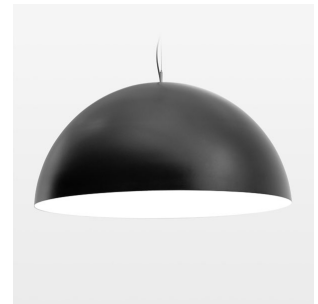

Pendiro QT

Article number: 6421000515

LIGHT TECHNOLOGY

LED	COB
Light colour	835
Luminous flux	3020 lm
System power	23 W
Luminaire Efficiency	131 lm/W
Reflector	Flood
Beam angle	44°

LUMINAIRE

Protection rating . class	IP 20 . I
Luminaire colour	black

OPTIONAL

Decorative suspended luminaire with integrated LED lighting head, black, incl. translucent acrylic cylinder for homogeneous illumination of the inner surface, rated lamp lifetime of the LED L80/B10 > 50000 h, colour rendering index CRI 80, chromaticity tolerance 2 SDCM (initial), reflector 99,99% high-purity aluminium in MIRO-Silver®, rotation- symmetrical reflector with circular light distribution pattern, segmented and faceted, glas cover, shade made of painted aluminium, black / pure white, 28 ventilation openings (diameter 5mm) concentric circular arrangement, power feed cable and canopy in black, steel cable hanging set, multiadapter, 6m cable, including driver