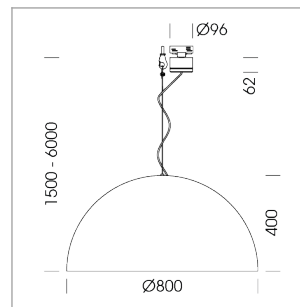

Pendiro QT

Article number: 6421000515

LIGHT TECHNOLOGY

LED	COB
Light colour	835
Luminous flux	3020 lm
System power	23 W
Luminaire Efficiency	131 lm/W
Reflector	Flood
Beam angle	44°

LUMINAIRE

Protection rating . class	IP 20 . I
Luminaire colour	black

OPTIONAL

Decorative suspended luminaire with integrated LED lighting head, black, incl. translucent acrylic cylinder for homogeneous illumination of the inner surface, rated lamp lifetime of the LED L80/B10 > 50000 h, colour rendering index CRI 80, chromaticity tolerance 2 SDCM (initial), reflector 99,99% high-purity aluminium in MIRO-Silver®, rotation- symmetrical reflector with circular light distribution pattern, segmented and faceted, glas cover, shade made of painted aluminium, black / pure white, 28 ventilation openings (diameter 5mm) concentric circular arrangement, power feed cable and canopy in black, steel cable hanging set, multiadapter, 6m cable, including driver