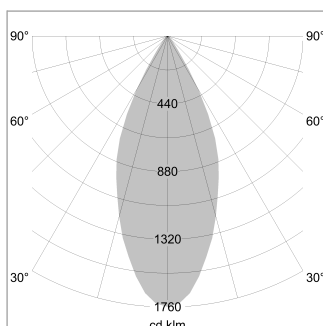

Pendiro XR

Article number: 80750001

LIGHT TECHNOLOGY

LED	COB
Light colour	830
Luminous flux	2080 lm
System power	15 W
Luminaire Efficiency	139 lm/W
Reflector	Flood
Beam angle	44°

LUMINAIRE

Weight	1.1 kg
Protection rating . class	IP 20 . I
Luminaire colour	stratoblack

OPTIONAL

RAL-colours, NCS-colours (powder coating or wet spraying) on inquiry, surface alloys on inquiry (only luminaire head and holding arm)

Suspended luminaire with LED, rated life of the LED L80/B10 > 50000 h, colour rendering index CRI > 80, chromaticity tolerance 2 SDCM (initial), reflector with circular light distribution pattern, reflector pure aluminium 99,99% in MIRO-Silver®, segmented and faceted, luminaire head die-cast aluminium, powder-coated, stratoblack

Height (m)	Beam Diameter (m)	Illuminance E0(0°) [lx]
1.0 m	0.81	3660.0
2.0 m	1.62	915.0
3.0 m	2.43	406.7
4.0 m	3.24	228.7
5.0 m	4.05	146.4