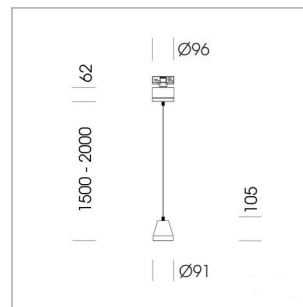

Pendiro XR

Article number: 80750001

LIGHT TECHNOLOGY

LED	COB
Light colour	830
Luminous flux	2080 lm
System power	15 W
Luminaire Efficiency	139 lm/W
Reflector	Flood
Beam angle	44°

LUMINAIRE

Weight	1.1 kg
Protection rating . class	IP 20 . I
Luminaire colour	stratoblack

OPTIONAL

RAL-colours, NCS-colours (powder coating or wet spraying) on inquiry, surface alloys on inquiry (only luminaire head and holding arm)

Suspended luminaire with LED, rated life of the LED L80/B10 > 50000 h, colour rendering index CRI > 80, chromaticity tolerance 2 SDCM (initial), reflector with circular light distribution pattern, reflector pure aluminium 99,99% in MIRO-Silver®, segmented and faceted, luminaire head die-cast aluminium, powder-coated, stratoblack

Height (m)	Beam Diameter (m)	Illuminance E0(0°) [lx]
1.0 m	0.81	3660.0
2.0 m	1.62	915.0
3.0 m	2.43	406.7
4.0 m	3.24	228.7
5.0 m	4.05	146.4