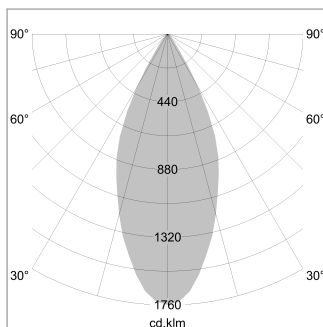

Pendiro XR

Article number: 80750037

LIGHT TECHNOLOGY

LED	COB
Light colour	830
Luminous flux	2900 lm
System power	23 W
Luminaire Efficiency	126 lm/W
Reflector	Flood
Beam angle	44°

LUMINAIRE

Weight	1.1 kg
Protection rating . class	IP 20 . I
Luminaire colour	stratoblack

OPTIONEEL

RAL-colours, NCS-colours (powder coating or wet spraying) on inquiry, surface alloys on inquiry (only luminaire head and holding arm)

Suspended luminaire with LED, rated life of the LED L80/B10 > 50000 h, colour rendering index CRI > 80, chromaticity tolerance 2 SDCM (initial), reflector with circular light distribution pattern, reflector pure aluminium 99,99% in MIRO-Silver®, segmented and faceted, luminaire head die-cast aluminium, powder-coated, stratoblack

Height (m)	Beam Diameter (m)	Illuminance E0(0°) [lx]
1.0	0.81	5102.8
2.0	1.62	1275.7
3.0	2.43	567.0
4.0	3.24	318.9
5.0	4.05	204.1