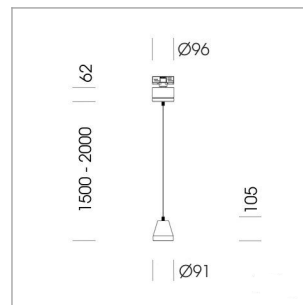

### LIGHT TECHNOLOGY

LED	COB
Light colour	927
Luminous flux	2250 lm
System power	23 W
Luminaire Efficiency	98 lm/W
Reflector	Flood
Beam angle	44°

### LUMINAIRE

Weight	1.1 kg
Protection rating . class	IP 20 . I
Luminaire colour	stratoblack

### OPTIONEEL

RAL-colours, NCS-colours (powder coating or wet spraying) on inquiry, surface alloys on inquiry (only luminaire head and holding arm)

Suspended luminaire with LED, rated life of the LED L80/B10 > 50000 h, colour rendering index CRI > 90, chromaticity tolerance 2 SDCM (initial), reflector with circular light distribution pattern, reflector pure aluminium 99,99% in MIRO-Silver®, segmented and faceted, luminaire head die-cast aluminium, powder-coated, stratoblack

Height (m)	Beam Diameter (m)	Beam Area (m²)
1.0 m	0.81	3959.1
2.0 m	1.62	989.8
3.0 m	2.43	439.9
4.0 m	3.24	247.4
5.0 m	4.05	158.4

Ø (m)      E0(0°) [lx]