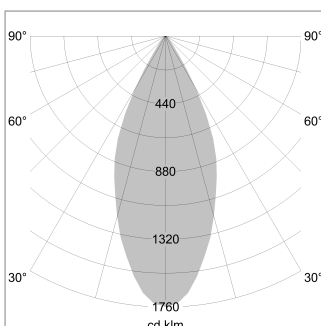

### LIGHT TECHNOLOGY

LED	COB
Light colour	927
Luminous flux	2250 lm
System power	23 W
Luminaire Efficiency	98 lm/W
Reflector	Flood
Beam angle	44°

### LUMINAIRE

Weight	1.1 kg
Protection rating . class	IP 20 . I
Luminaire colour	stratoblack

### OPTIONEEL

RAL-colours, NCS-colours (powder coating or wet spraying) on inquiry, surface alloys on inquiry (only luminaire head and holding arm)

Suspended luminaire with LED, rated life of the LED L80/B10 > 50000 h, colour rendering index CRI > 90, chromaticity tolerance 2 SDCM (initial), reflector with circular light distribution pattern, reflector pure aluminium 99,99% in MIRO-Silver®, segmented and faceted, luminaire head die-cast aluminium, powder-coated, stratoblack

Height (m)	Beam Diameter (m)	Beam Area (m²)
1.0 m	0.81	3959.1
2.0 m	1.62	989.8
3.0 m	2.43	439.9
4.0 m	3.24	247.4
5.0 m	4.05	158.4

Ø (m)      E0(0°) [lx]