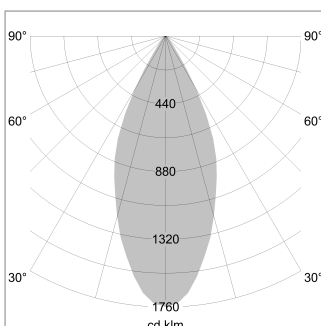

Pendiro XR

Article number: 80750066

LIGHT TECHNOLOGY

LED	COB
Light colour	BeCool
Luminous flux	2040 lm
System power	23 W
Luminaire Efficiency	89 lm/W
Reflector	Flood
Beam angle	44°

LUMINAIRE

Weight	1.1 kg
Protection rating . class	IP 20 . I
Luminaire colour	stratowhite

OPTIONAL

RAL-colours, NCS-colours (powder coating or wet spraying) on inquiry, surface alloys on inquiry (only luminaire head and holding arm)

Suspended luminaire with LED, rated life of the LED L80/B10 > 50000 h, colour rendering index CRI > 96, chromaticity tolerance 3 SDCM (initial), reflector with circular light distribution pattern, reflector pure aluminium 99,99% in MIRO-Silver®, segmented and faceted, luminaire head die-cast aluminium, powder-coated, stratowhite

Height (m)	Beam Diameter (m)	Illuminance E0(0°) [lx]
1.0 m	0.81	3589.6
2.0 m	1.62	897.4
3.0 m	2.43	398.8
4.0 m	3.24	224.3
5.0 m	4.05	143.6