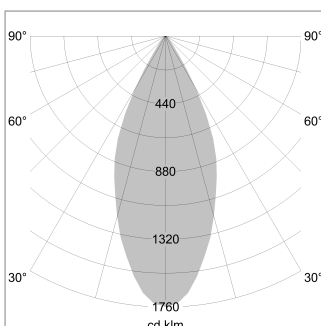

Pendiro XR

Article number: 80790025

LIGHT TECHNOLOGY

LED	COB
Light colour	830
Luminous flux	2080 lm
System power	15 W
Luminaire Efficiency	139 lm/W
Reflector	Flood
Beam angle	44°

LUMINAIRE

Weight	1.0 kg
Protection rating . class	IP 20 . I
Luminaire colour	stratowhite

OPTIONAL

RAL-colours, NCS-colours (powder coating or wet spraying) on inquiry, surface alloys on inquiry (only luminaire head and holding arm)

Suspended luminaire with LED, rated life of the LED L80/B10 > 50000 h, colour rendering index CRI > 80, chromaticity tolerance 2 SDCM (initial), reflector with circular light distribution pattern, reflector pure aluminium 99,99% in MIRO-Silver®, segmented and faceted, luminaire head die-cast aluminium, powder-coated, stratowhite

Height (m)	Beam Diameter (m)	Illuminance E0(0°) [lx]
1.0	0.81	3660.0
2.0	1.62	915.0
3.0	2.43	406.7
4.0	3.24	228.7
5.0	4.05	146.4