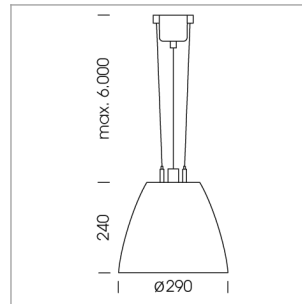

Pendiro AM 290

Article number: 81200043

LIGHT TECHNOLOGY

LED	COB
Light colour	840
Luminous flux	6960 lm
System power	59 W
Luminaire Efficiency	117 lm/W
Reflector	BatWing
Beam angle	2 x 35°

LUMINAIRE

Weight	3.1 kg
Protection rating . class	IP 20 . I
Luminaire colour	stratosilver

OPTIONEEL

RAL colors, Mounting Accessories

Suspended luminaire with LED, rated life of the LED L80/B10 > 50000 h, colour rendering index CRI > 80, chromaticity tolerance 3 SDCM (initial), reflector with double asymmetrical light distribution pattern, reflector pure aluminium 99,99% in MIRO-Silver®, luminaire housing sheet steel, powder-coated, stratosilver