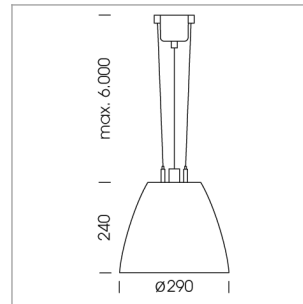

Pendiro AM 290

Article number: 81210007

LIGHT TECHNOLOGY

LED	COB
Light colour	835
Luminous flux	4260 lm
System power	34 W
Luminaire Efficiency	127 lm/W
Reflector	Flood
Beam angle	40°

LUMINAIRE

Swivel angle	2 x 25°
Weight	3.1 kg
Protection rating . class	IP 20 . I
Luminaire colour	stratosilver

OPTIONEEL

Mounting Accessor

Suspended luminaire with LED, rated life of the LED L80/B10 > 50000 h, colour rendering index CRI > 80, chromaticity tolerance 2 SDCM (initial), reflector with circular light distribution pattern, reflector pure aluminium 99,99% in MIRO-Silver®, swivel angle 2x25°, luminaire housing sheet steel, powder-coated, stratosilver