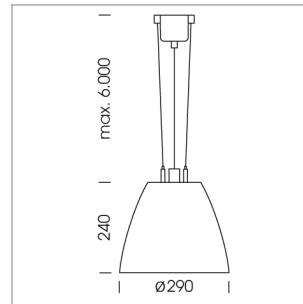

## Pendiro AM 290

Article number: 81210010

### LIGHT TECHNOLOGY

LED	COB
Light colour	830
Luminous flux	4230 lm
System power	34 W
Luminaire Efficiency	126 lm/W
Reflector	Flood
Beam angle	40°

### LUMINAIRE

Swivel angle	2 x 25°
Weight	3.1 kg
Protection rating . class	IP 20 . I
Luminaire colour	stratowhite

### OPTIONEEL

Mounting Accessor

Suspended luminaire with LED, rated life of the LED L80/B10 > 50000 h, colour rendering index CRI > 80, chromaticity tolerance 2 SDCM (initial), reflector with circular light distribution pattern, reflector pure aluminium 99,99% in MIRO-Silver®, swivel angle 2x25°, luminaire housing sheet steel, powder-coated, stratowhite