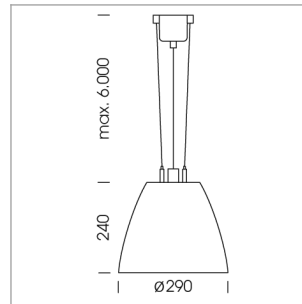

## Pendiro AM 290

Article number: 81210022

### LIGHT TECHNOLOGY

LED	COB
Light colour	830
Luminous flux	4970 lm
System power	41 W
Luminaire Efficiency	121 lm/W
Reflector	Flood
Beam angle	40°

### LUMINAIRE

Swivel angle	2 x 25°
Weight	3.1 kg
Protection rating . class	IP 20 . I
Luminaire colour	stratowhite

### OPTIONEEL

Mounting Accessor

Suspended luminaire with LED, rated life of the LED L80/B10 > 50000 h, colour rendering index CRI > 80, chromaticity tolerance 2 SDCM (initial), reflector with circular light distribution pattern, reflector pure aluminium 99,99% in MIRO-Silver®, swivel angle 2x25°, luminaire housing sheet steel, powder-coated, stratowhite