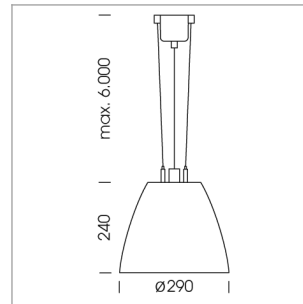

Pendiro AM 290

Article number: 81210030

LIGHT TECHNOLOGY

LED	COB
Light colour	830
Luminous flux	5480 lm
System power	47 W
Luminaire Efficiency	115 lm/W
Reflector	Flood
Beam angle	40°

LUMINAIRE

Swivel angle	2 x 25°
Weight	3.1 kg
Protection rating . class	IP 20 . I
Luminaire colour	stratosilver

OPTIONEEL

Mounting Accessor

Suspended luminaire with LED, rated life of the LED L80/B10 > 50000 h, colour rendering index CRI > 80, chromaticity tolerance 2 SDCM (initial), reflector with circular light distribution pattern, reflector pure aluminium 99,99% in MIRO-Silver®, swivel angle 2x25°, luminaire housing sheet steel, powder-coated, stratosilver