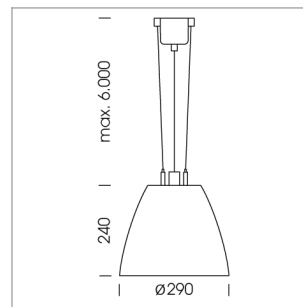

## Pendiro AM 290

Article number: 81210031

### LIGHT TECHNOLOGY

LED	COB
Light colour	835
Luminous flux	5520 lm
System power	47 W
Luminaire Efficiency	116 lm/W
Reflector	Flood
Beam angle	40°

### LUMINAIRE

Swivel angle	2 x 25°
Weight	3.1 kg
Protection rating . class	IP 20 . I
Luminaire colour	stratosilver

### OPTIONEEL

Mounting Accessor

Suspended luminaire with LED, rated life of the LED L80/B10 > 50000 h, colour rendering index CRI > 80, chromaticity tolerance 2 SDCM (initial), reflector with circular light distribution pattern, reflector pure aluminium 99,99% in MIRO-Silver®, swivel angle 2x25°, luminaire housing sheet steel, powder-coated, stratosilver