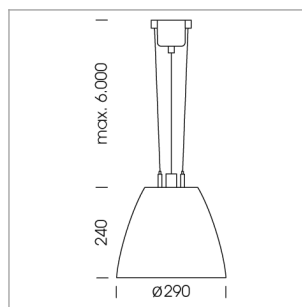

Pendiro AM 290

Article number: 81210107

LIGHT TECHNOLOGY

LED	COB
Light colour	SpecialMeat
Luminous flux	1920 lm
System power	34 W
Luminaire Efficiency	57 lm/W
Reflector	Flood
Beam angle	40°

LUMINAIRE

Swivel angle	2 x 25°
Weight	3.1 kg
Protection rating . class	IP 20 . I
Luminaire colour	stratosilver

OPTIONEEL

Mounting Accessor

Suspended luminaire with LED, rated life of the LED L80/B10 > 50000 h, chromaticity tolerance 2 SDCM (initial), reflector with circular light distribution pattern, reflector pure aluminium 99,99% in MIRO-Silver®, swivel angle 2x25°, luminaire housing sheet steel, powder-coated, stratosilver

Multiadapter black, inclusive driver unit: 220-240 V~ / 50-60 Hz, max. 24 luminaires per circuit (B16A fuse)

Note: All data are typical values. System features may change with product improvements due to technical advances. Errors excepted.